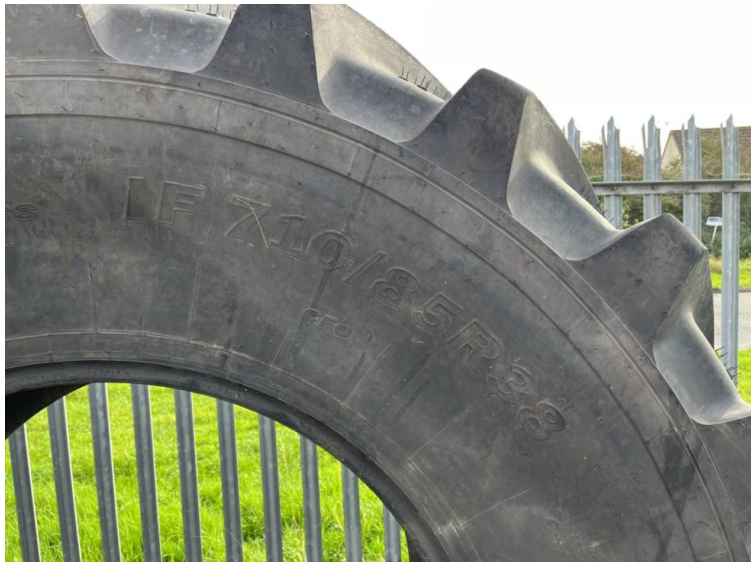

Make: Alliance
Model: 710/85R38 Agriflex 372 *pair*

Price: £3,750

Ref: X010

Make / Model: Alliance 710/85R38 Agriflex 372 *pair*

Additional Spec:

- 178D
- Steel belted
- Tubeles

Incorporated in England and Wales Company number: 03184184