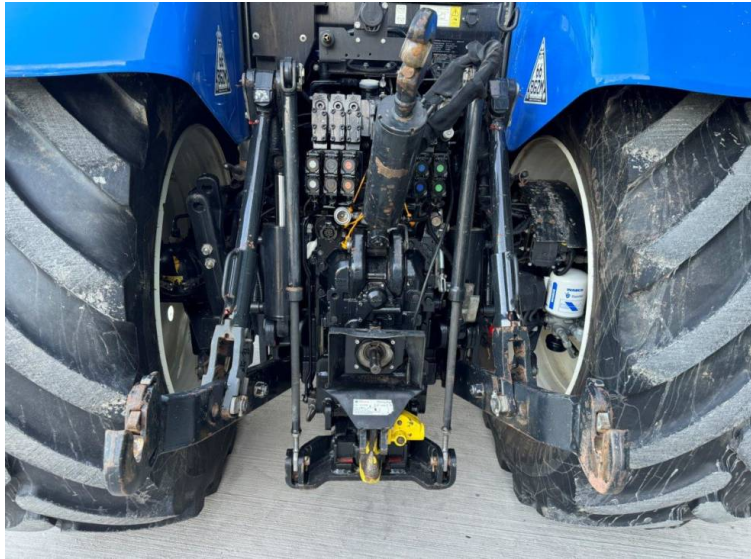

---

**Make: New Holland**  
**Model: T7.245**

Price: £77,500

Ref: T5385

**Make / Model:** New Holland T7.245

**Year:** 2022

**Hours:** 3335

**Colour:** Blue

**Max Speed:** 50K

**Transmission:** Power Command

**Tyres:** 650/65x42 540/65x30

**Additional Spec:**

- Front linkage & PTO
- Front & cab suspension
- Hydraulic rear top link
- Air brakes
- Power beyond
- 5 rear electric spools
- Guidance ready
- Isobus
- Stainless steel exhaust & mirror guards
- Twin beacons
- LED work lights
- 4,000 hour warranty