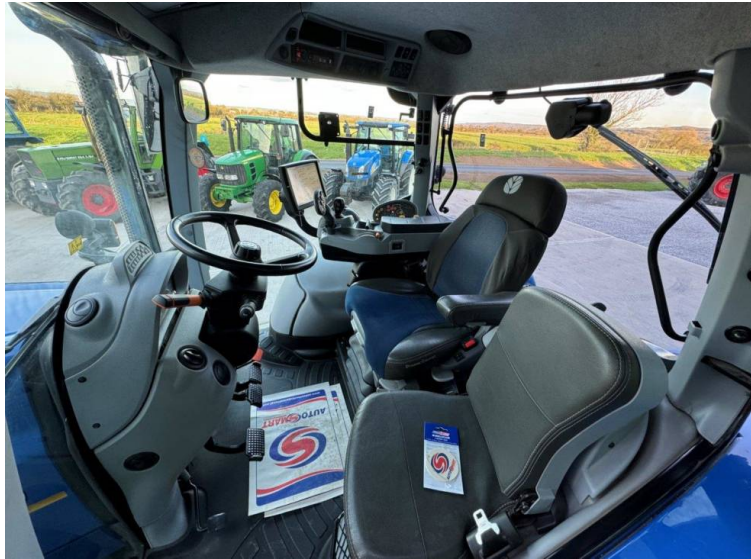

**Max Speed:** 50K

**Transmission:** Power Command

**Tyres:** 650/65x42 540/65x30

**Additional Spec:**

- Front linkage & PTO
- Front & cab suspension
- Hydraulic rear top link
- Air brakes
- Power beyond
- 5 rear electric spools
- Guidance ready
- Isobus
- Stainless steel exhaust & mirror guards
- Twin beacons
- LED work lights
- 4,000 hour warranty