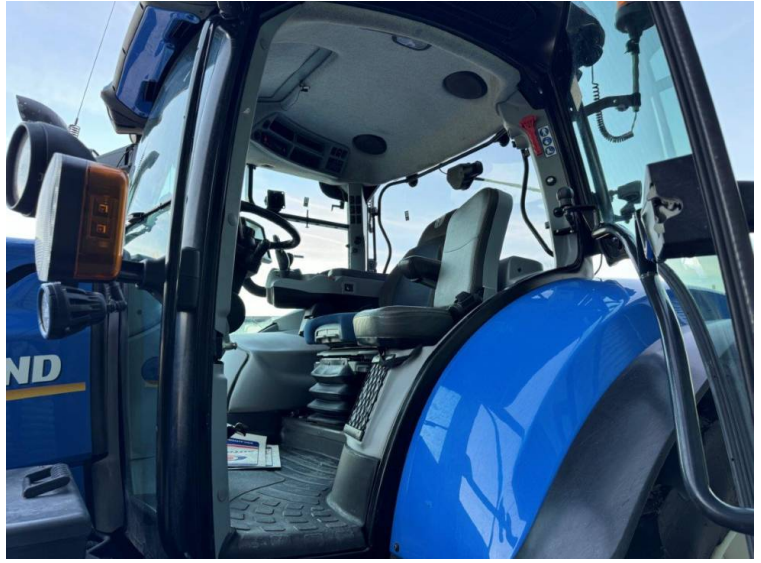

**Max Speed:** 50K

**Transmission:** Power Command

**Tyres:** 650/65x42 540/65x30

**Additional Spec:**

- Front linkage & PTO
- Front & cab suspension
- Hydraulic rear top link
- Air brakes
- Power beyond
- 5 rear electric spools
- Guidance ready
- Isobus
- Stainless steel exhaust & mirror guards
- Twin beacons
- LED work lights
- 4,000 hour warranty