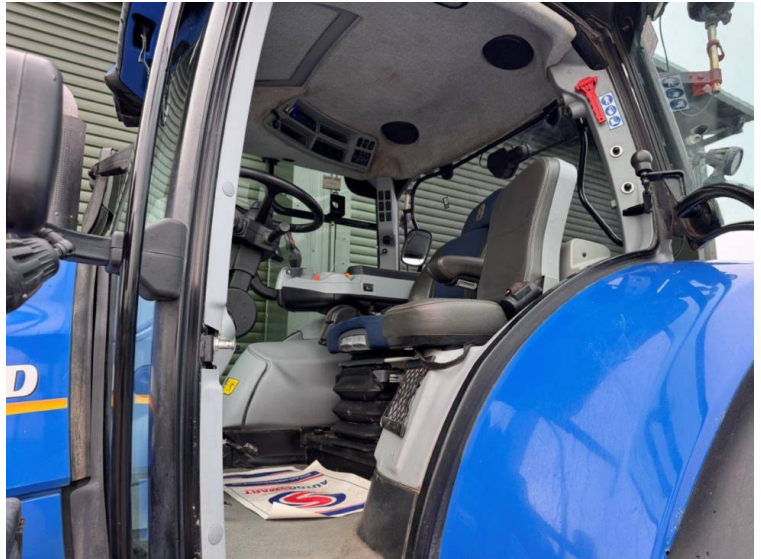


Make: New Holland
Model: T7.230 Auto Command

Price: POA

Ref: T5397

Make / Model: New Holland T7.230 Auto Command

Year: 2021

Hours: 5988

Colour: Blue

Max Speed: 50K

Transmission: Auto Command

Tyres: 710/70x38 600/65x28

Additional Spec:

- RTX guidance
- Front linkage
- Front & cab suspension
- Air brakes
- 4 rear electric spools
- Air seat
- Passenger seat
- Pan roof