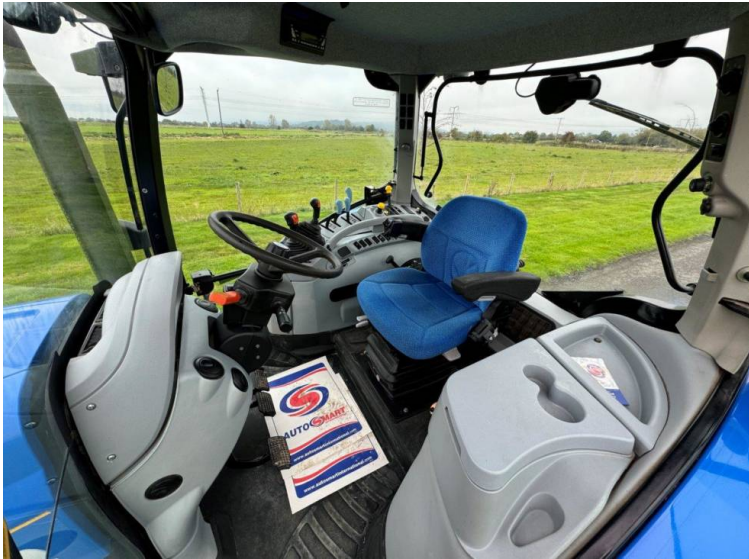


Make: New Holland
Model: 6050 Delta

Price: £35,500

Ref: T5378

Make / Model: New Holland 6050 Delta

Year: 2008

Hours: 3281

Colour: Blue

Max Speed: 40K

Transmission: 24 speed power shuttle

Tyres: 600/65x38 480/65x28

Condition: Very Good

Additional Spec:

- 540/1000 PTO
- 3 rear manual spools
- x 5 New Holland 45kg front weights
- Air con
- 1 owner from new
- Very nice, genuine tractor