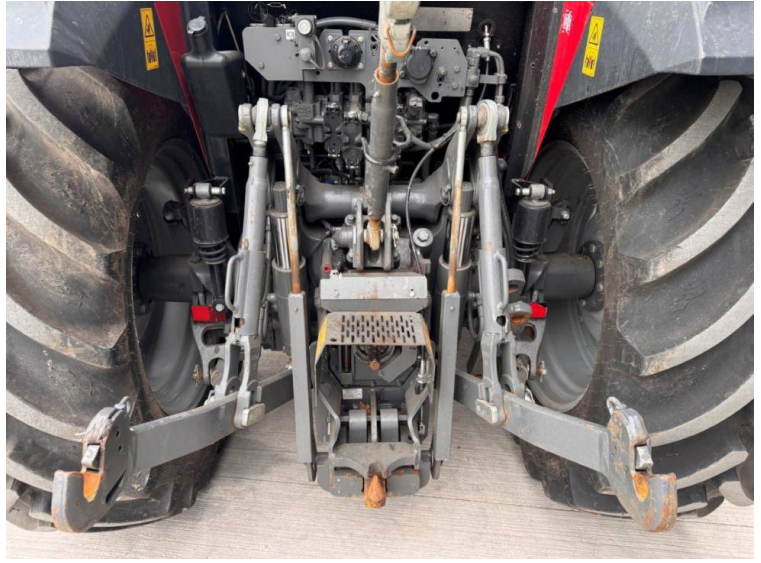

Make: Massey Ferguson
Model: 5710M

Price: £54,500

Ref: T5413

Make / Model: Massey Ferguson 5710M

Year: 2022

Hours: 642

Colour: Red

Max Speed: 40K

Transmission: Dyna 4

Tyres: 540/65x34 440/65x24

Condition: Excellent

Additional Spec:

- Massey Ferguson FL3819 loader
- Cab suspension
- 3 rear manual spool
- 540/540E/1000 PTO

Incorporated in England and Wales Company number: 03184184