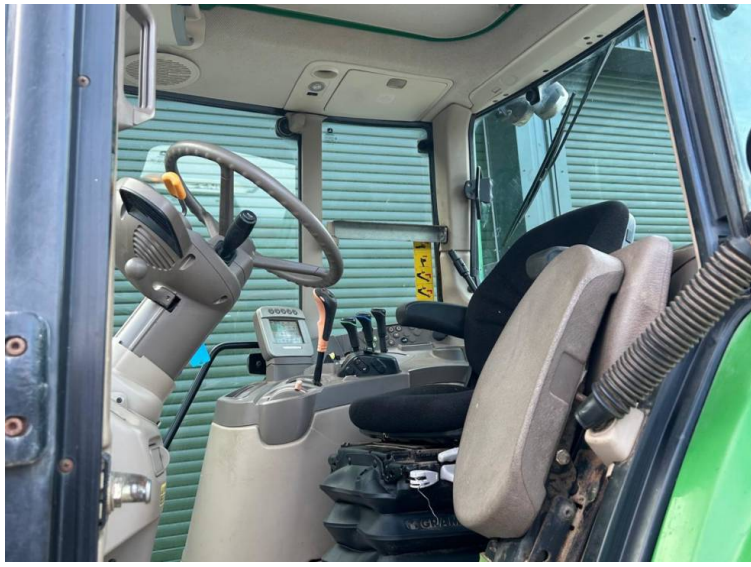

**Make: John Deere**  
**Model: 6330 Premium TLS**

Price: POA

Ref: T5386

**Make / Model:** John Deere 6330 Premium TLS

**Year:** 2007

**Hours:** 7600

**Colour:** Green

**Max Speed:** 40K

**Transmission:** Auto Quad

**Tyres:** 16.9x38 13.6x28

**Condition:** Good

**Additional Spec:**

- TLS suspension
- 3 rear spools
- Rear top link
- A genuine tractor from Guernsey

---

Incorporated in England and Wales Company number: 03184184