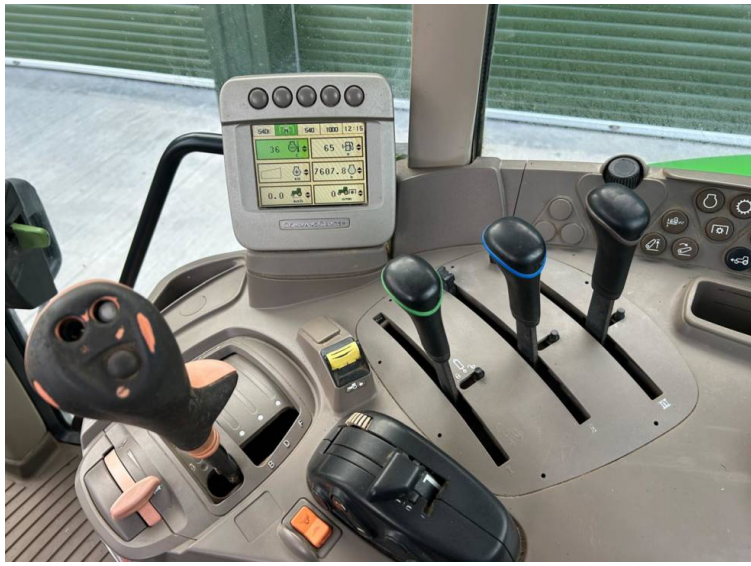

**Transmission:** Auto Quad

**Tyres:** 16.9x38 13.6x28

**Condition:** Good

**Additional Spec:**

- TLS suspension
- 3 rear spools
- Rear top link
- A genuine tractor from Guernsey

---

Incorporated in England and Wales Company number: 03184184