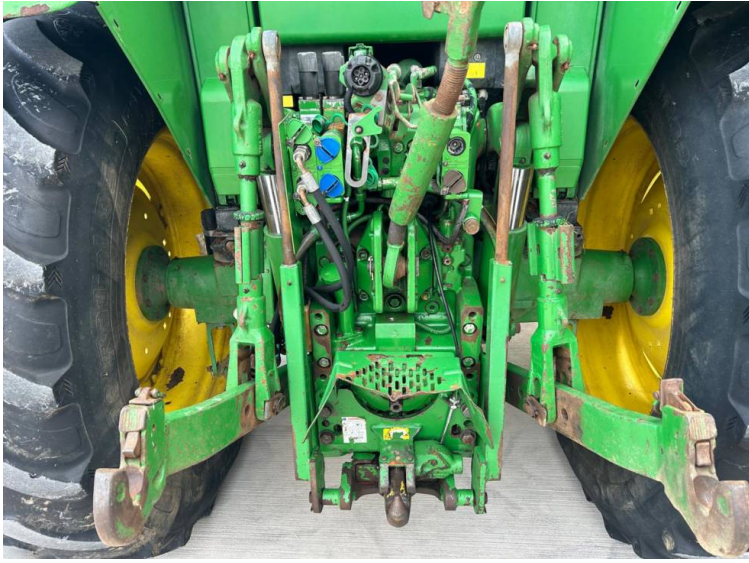

**Make: John Deere**  
**Model: 6330 Premium TLS**

Price: POA

Ref: T5386

**Make / Model:** John Deere 6330 Premium TLS

**Year:** 2007

**Hours:** 7600

**Colour:** Green

**Max Speed:** 40K

**Transmission:** Auto Quad

**Tyres:** 16.9x38 13.6x28

**Condition:** Good

**Additional Spec:**

- TLS suspension
- 3 rear spools
- Rear top link
- A genuine tractor from Guernsey

---

Incorporated in England and Wales Company number: 03184184