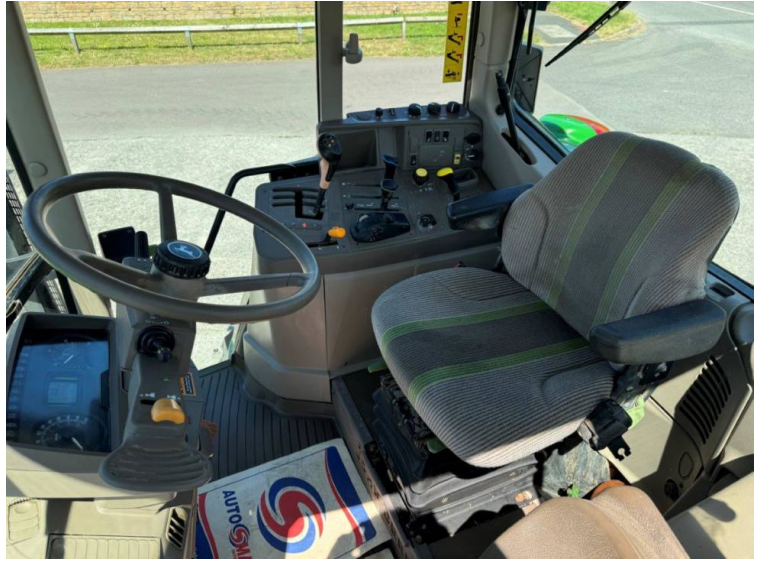

Make: John Deere
Model: 6230

Price: £21,000

Ref: T5342

Make / Model: John Deere 6230

Year: 2012

Hours: 15152

Colour: Green

Max Speed: 40K

Transmission: Power Quad

Tyres: 420/85x38 380/85x24

Condition: Very good for hours

Additional Spec:

- 540/540E/1000 PTO
- 2 rear manual spools

Incorporated in England and Wales Company number: 03184184