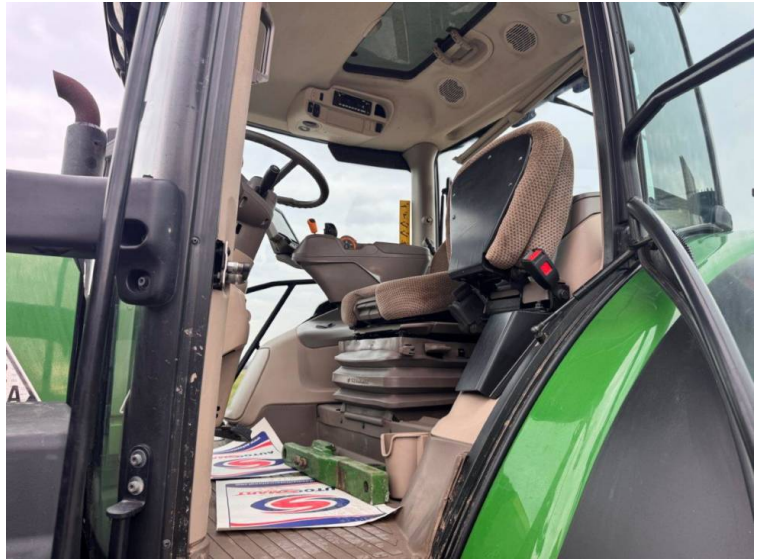

Transmission: Auto Power

Tyres: 710/70x42 600/70x28

Condition: Very Good

Additional Spec:

- Autotrac activated
- Row sense & section control activated
- Front linkage & PTO
- TLS & cab suspension
- Hydraulic rear top link
- Air brakes
- 4 rear electric spools
- 1 double front spool
- Air seat
- Pan roof