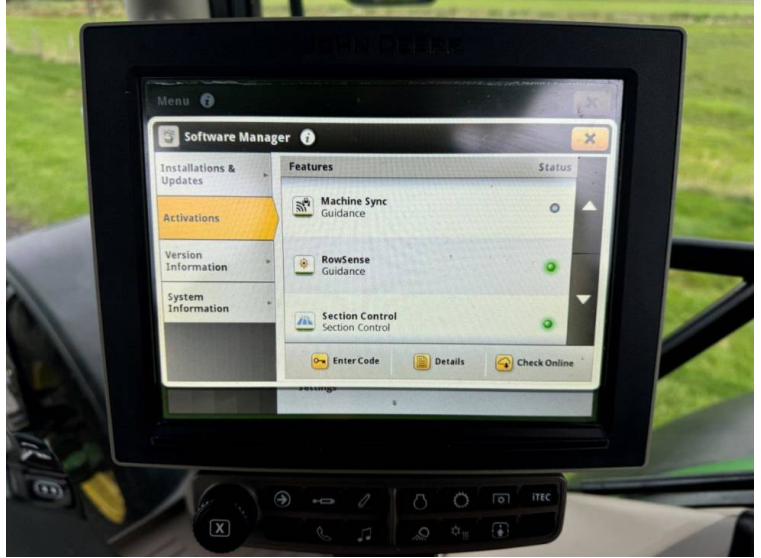

**Max Speed:** 50K

**Transmission:** Auto Power

**Tyres:** 710/70x42 600/70x28

**Condition:** Good

**Additional Spec:**

- Command Pro
- Autotrac activated
- Row sense & section control activated
- Front linkage & PTO
- TLS & cab suspension
- Hydraulic rear top link
- 4 rear spools
- 2 double front spools
- Isobus
- Joystick
- Air seat
- Pan roof
- LED work lights