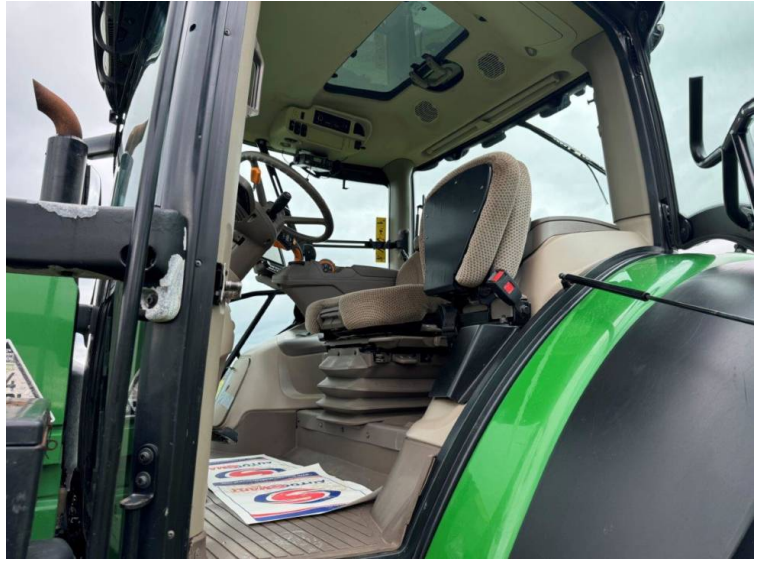

Transmission: Auto Power

Tyres: 710/70x42 600/70x28

Condition: Good

Additional Spec:

- Command Pro
- Autotrac activated
- Row sense & section control activated
- Front linkage & PTO
- TLS & cab suspension
- Hydraulic rear top link
- 4 rear spools
- 2 double front spools
- Isobus
- Joystick
- Air seat
- Pan roof
- LED work lights