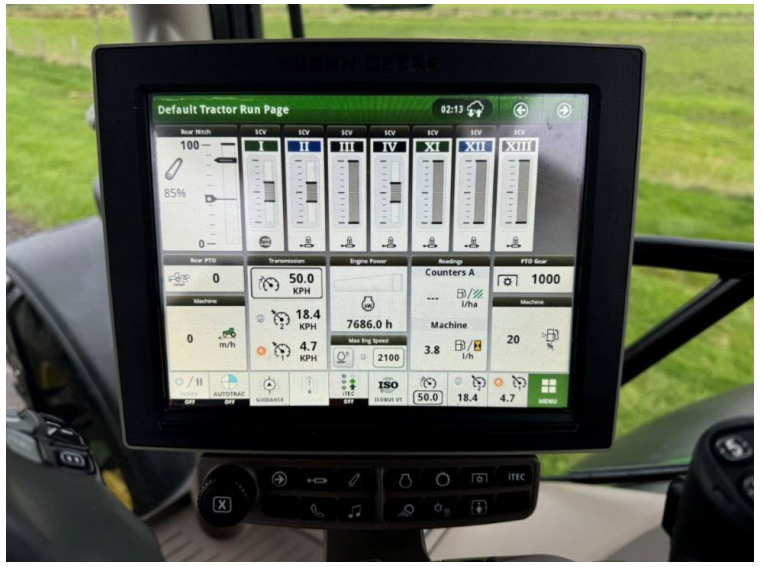

**Max Speed:** 50K

**Transmission:** Auto Power

**Tyres:** 710/70x42 600/70x28

**Condition:** Good

**Additional Spec:**

- Command Pro
- Autotrac activated
- Row sense & section control activated
- Front linkage & PTO
- TLS & cab suspension
- Hydraulic rear top link
- 4 rear spools
- 2 double front spools
- Isobus
- Joystick
- Air seat
- Pan roof
- LED work lights