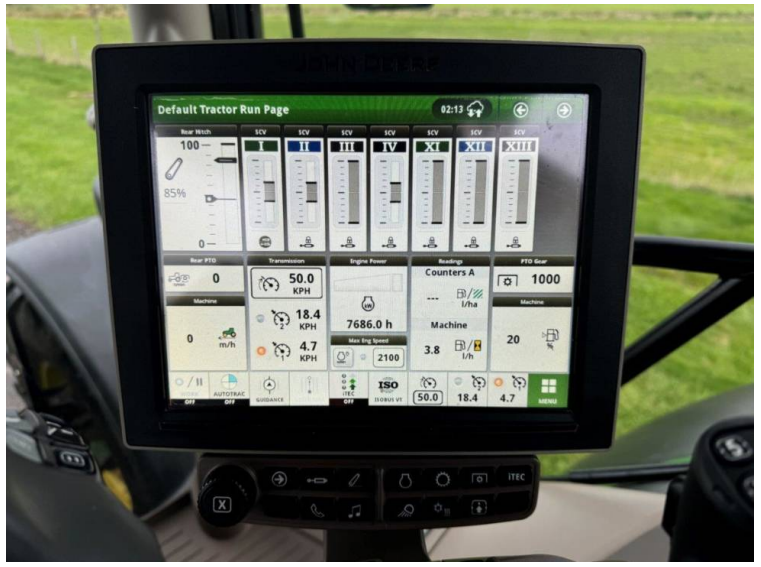

Transmission: Auto Power

Tyres: 710/70x42 600/70x28

Condition: Good

Additional Spec:

- Command Pro
- Autotrac activated
- Row sense & section control activated
- Front linkage & PTO
- TLS & cab suspension
- Hydraulic rear top link
- 4 rear spools
- 2 double front spools
- Isobus
- Joystick
- Air seat
- Pan roof
- LED work lights