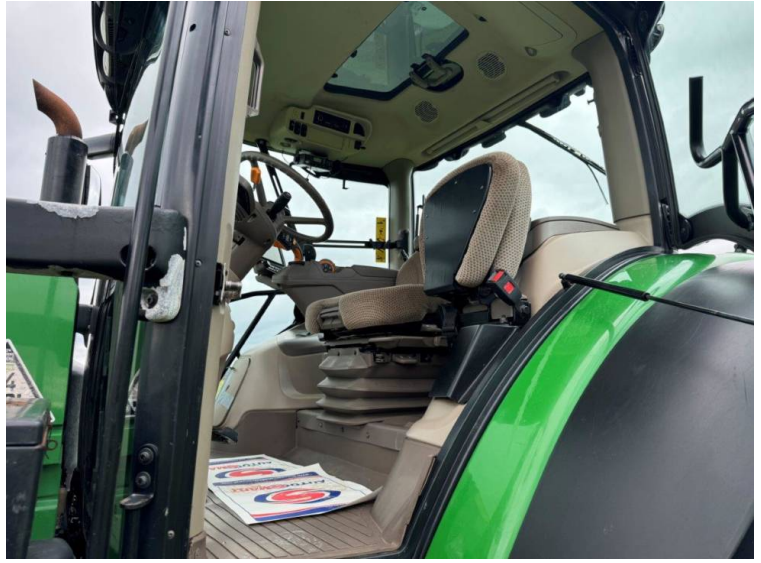

**Max Speed:** 50K

**Transmission:** Auto Power

**Tyres:** 710/70x42 600/70x28

**Condition:** Good

**Additional Spec:**

- Command Pro
- Autotrac activated
- Row sense & section control activated
- Front linkage & PTO
- TLS & cab suspension
- Hydraulic rear top link
- 4 rear spools
- 2 double front spools
- Isobus
- Joystick
- Air seat
- Pan roof
- LED work lights