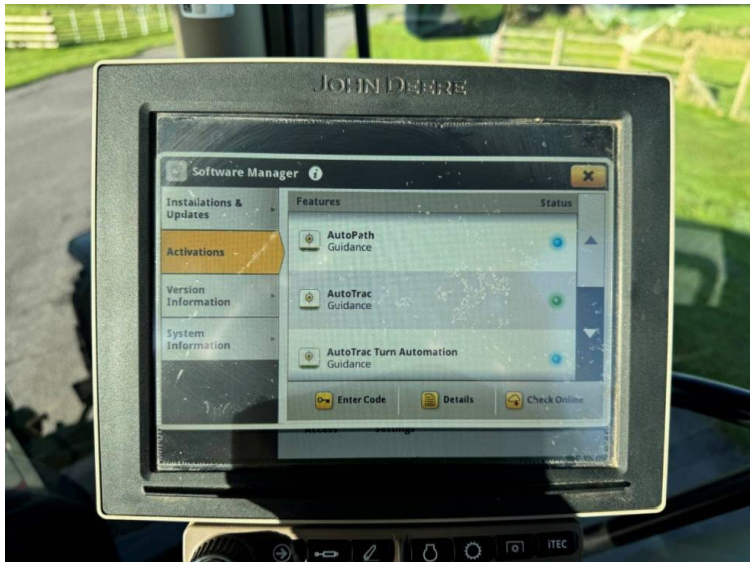

**Max Speed:** 50K

**Transmission:** Auto Power

**Tyres:** 650/65x38 540/65x28

**Additional Spec:**

- Command Pro
- Autotrac activated
- Row sense & section control activated
- Front linkage & PTO
- TLS & cab suspension
- Hydraulic rear top link
- Air brakes
- Isobus socket
- 4 rear spools
- 1 double front spool & free flow return
- LED work lights