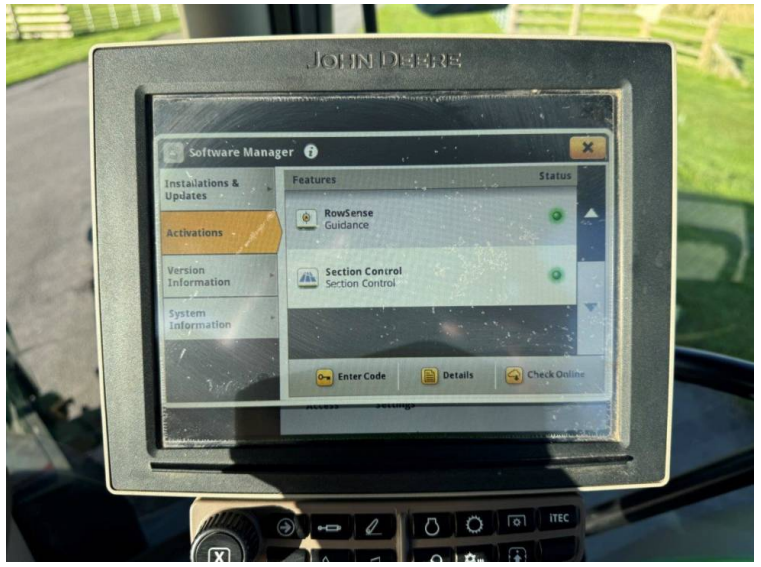

Transmission: Auto Power

Tyres: 650/65x38 540/65x28

Additional Spec:

- Command Pro
- Autotrac activated
- Row sense & section control activated
- Front linkage & PTO
- TLS & cab suspension
- Hydraulic rear top link
- Air brakes
- Isobus socket
- 4 rear spools
- 1 double front spool & free flow return
- LED work lights