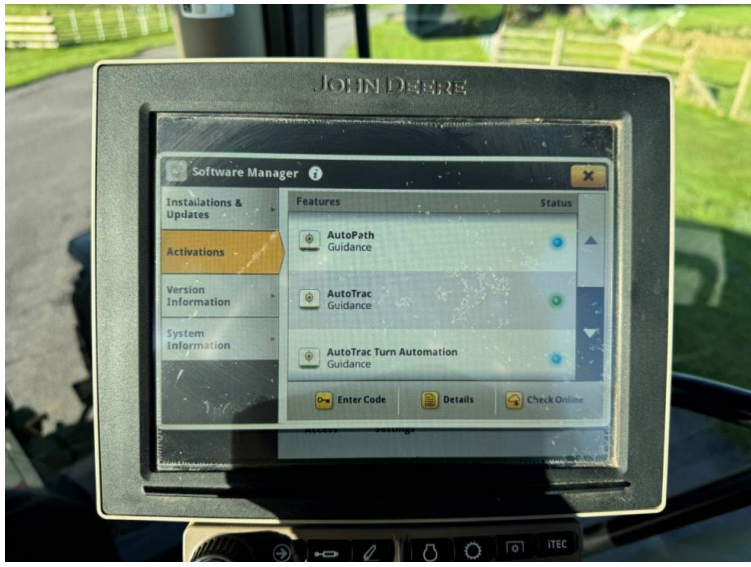

Transmission: Auto Power

Tyres: 650/65x38 540/65x28

Additional Spec:

- Command Pro
- Autotrac activated
- Row sense & section control activated
- Front linkage & PTO
- TLS & cab suspension
- Hydraulic rear top link
- Air brakes
- Isobus socket
- 4 rear spools
- 1 double front spool & free flow return
- LED work lights