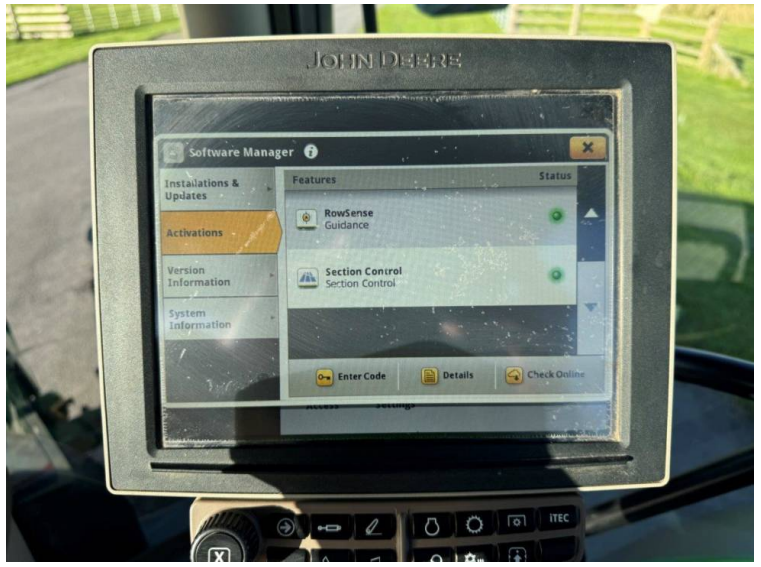

**Max Speed:** 50K

**Transmission:** Auto Power

**Tyres:** 650/65x38 540/65x28

**Additional Spec:**

- Command Pro
- Autotrac activated
- Row sense & section control activated
- Front linkage & PTO
- TLS & cab suspension
- Hydraulic rear top link
- Air brakes
- Isobus socket
- 4 rear spools
- 1 double front spool & free flow return
- LED work lights