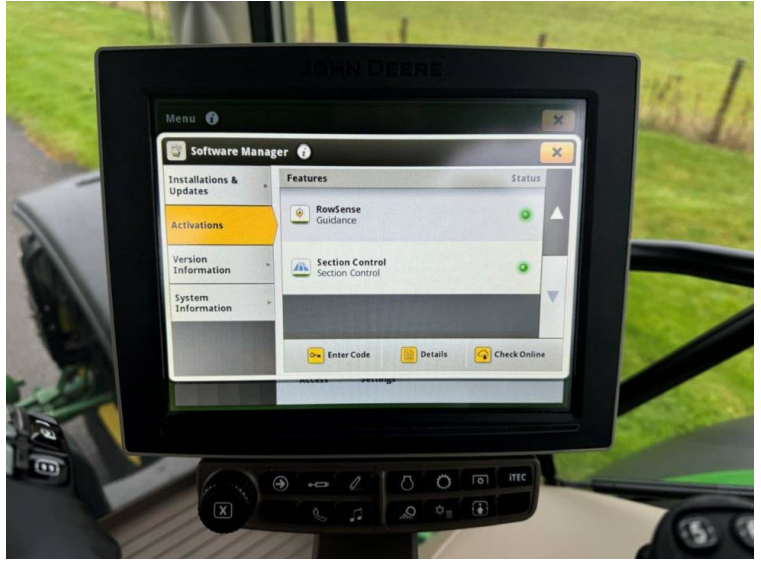

Transmission: Auto Power

Tyres: 650/65x42 600/65x28

Condition: Very Good

Additional Spec:

- Command Pro
- Autotrak activated
- Row sense & section control activated
- Front linkage & PTO
- TLS & cab suspension
- Hydraulic rear top link
- Air brakes
- 4 rear electric spools
- 2 double front spools
- Stainless steel exhaust
- Variable ratio steering
- Electric joystick
- Premium seat
- Cooling compartment
- Automatic climate control
- Pan roof
- John Deere Powertrain warranty until March 2025 / 5000 hours