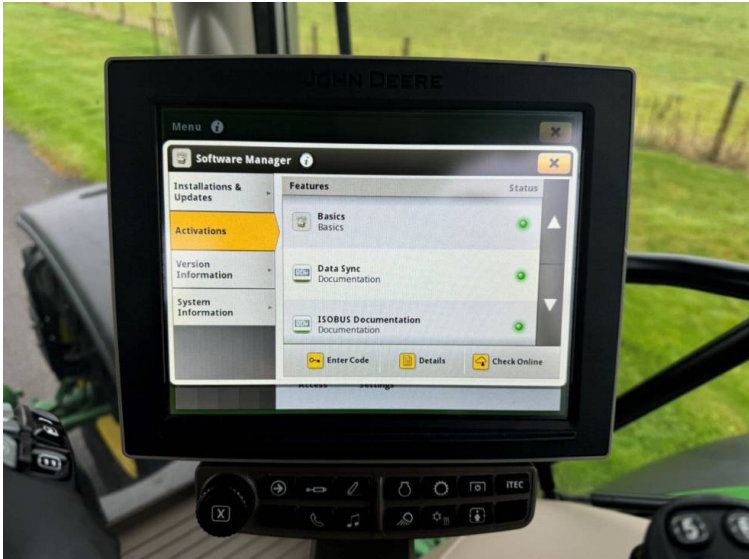

Make: John Deere
Model: 6155R Ultimate Edition

Price: £78,000

Ref: T5373

Make / Model: John Deere 6155R Ultimate Edition

Year: 2020

Hours: 4685

Colour: Green

Max Speed: 50K

Transmission: Auto Power

Tyres: 650/65x42 600/65x28

Condition: Very Good

Additional Spec:

- Command Pro
- Autotrak activated
- Row sense & section control activated
- Front linkage & PTO
- TLS & cab suspension
- Hydraulic rear top link
- Air brakes
- 4 rear electric spools
- 2 double front spools
- Stainless steel exhaust
- Variable ratio steering
- Electric joystick
- Premium seat
- Cooling compartment
- Automatic climate control
- Pan roof
- John Deere Powertrain warranty until March 2025 / 5000 hours