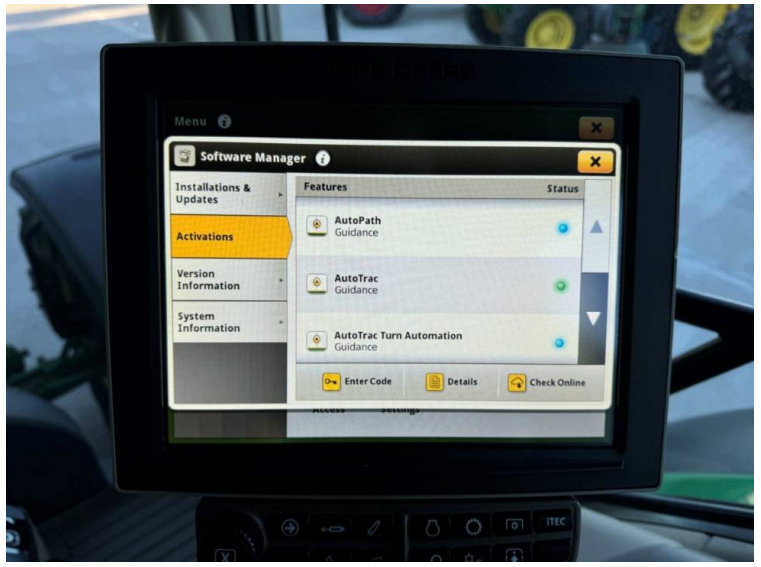

**Transmission:** Auto Power

**Tyres:** 650/65x42 600/65x28

**Condition:** Very Good

**Additional Spec:**

- Command Pro
- Autotrac activated
- Row sense & section control activated
- Front linkage & PTO
- TLS & cab suspension
- Hydraulic rear top link
- Air brakes
- 4 rear electric spools
- 2 double front spools
- Stainless steel exhaust
- Variable ratio steering
- Electric joystick
- Premium seat
- Cooling compartment
- Automatic climate control
- Pan roof
- John Deere Powertrain warranty until March 2025 / 5000 hours