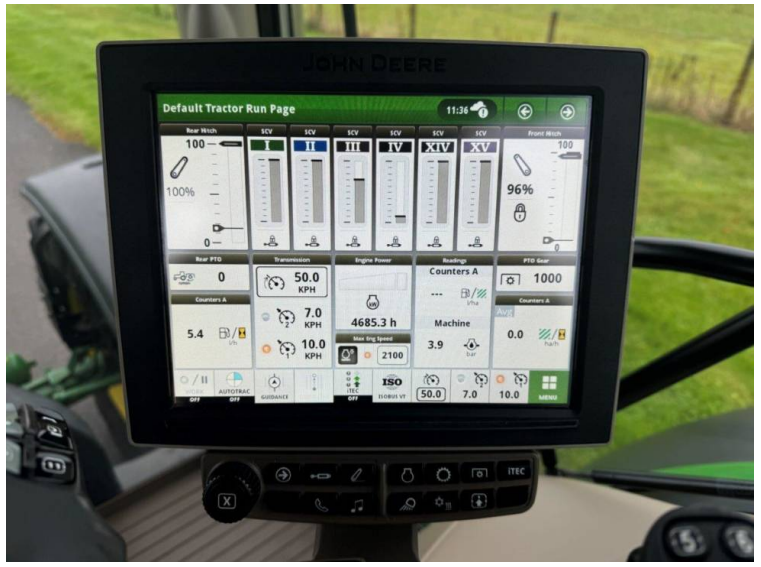

Make: John Deere
Model: 6155R Ultimate Edition

Price: £78,000

Ref: T5373

Make / Model: John Deere 6155R Ultimate Edition

Year: 2020

Hours: 4685

Colour: Green

Max Speed: 50K

Transmission: Auto Power

Tyres: 650/65x42 600/65x28

Condition: Very Good

Additional Spec:

- Command Pro
- Autotrak activated
- Row sense & section control activated
- Front linkage & PTO
- TLS & cab suspension
- Hydraulic rear top link
- Air brakes
- 4 rear electric spools
- 2 double front spools
- Stainless steel exhaust
- Variable ratio steering
- Electric joystick
- Premium seat
- Cooling compartment
- Automatic climate control
- Pan roof
- John Deere Powertrain warranty until March 2025 / 5000 hours