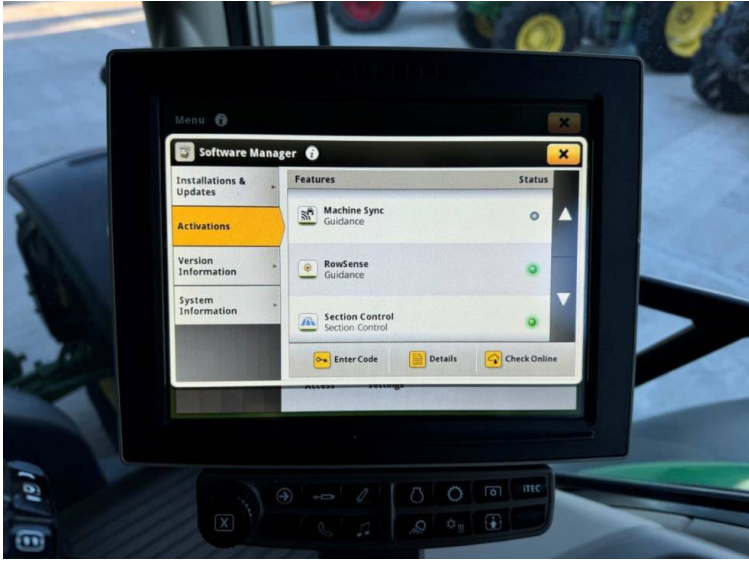

**Make: John Deere**  
**Model: 6155R Ultimate Edition**

Price: POA

Ref: T5373

**Make / Model:** John Deere 6155R Ultimate Edition

**Year:** 2020

**Hours:** 4685

**Colour:** Green

**Max Speed:** 50K

**Transmission:** Auto Power

**Tyres:** 650/65x42 600/65x28

**Condition:** Very Good

**Additional Spec:**

- Command Pro
- Autotrac activated
- Row sense & section control activated
- Front linkage & PTO
- TLS & cab suspension
- Hydraulic rear top link
- Air brakes
- 4 rear electric spools
- 2 double front spools
- Stainless steel exhaust
- Variable ratio steering
- Electric joystick
- Premium seat
- Cooling compartment
- Automatic climate control
- Pan roof
- John Deere Powertrain warranty until March 2025 / 5000 hours