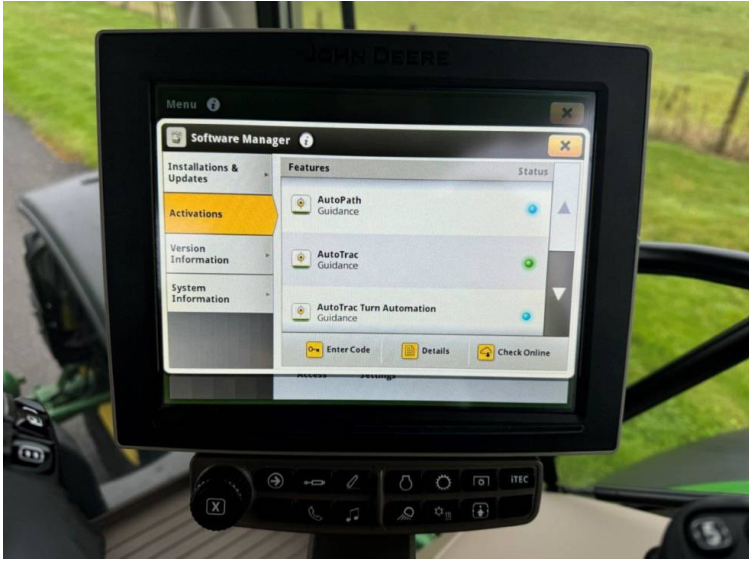

Make: John Deere
Model: 6155R Ultimate Edition

Price: £78,000

Ref: T5373

Make / Model: John Deere 6155R Ultimate Edition

Year: 2020

Hours: 4685

Colour: Green

Max Speed: 50K

Transmission: Auto Power

Tyres: 650/65x42 600/65x28

Condition: Very Good

Additional Spec:

- Command Pro
- Autotrak activated
- Row sense & section control activated
- Front linkage & PTO
- TLS & cab suspension
- Hydraulic rear top link
- Air brakes
- 4 rear electric spools
- 2 double front spools
- Stainless steel exhaust
- Variable ratio steering
- Electric joystick
- Premium seat
- Cooling compartment
- Automatic climate control
- Pan roof
- John Deere Powertrain warranty until March 2025 / 5000 hours