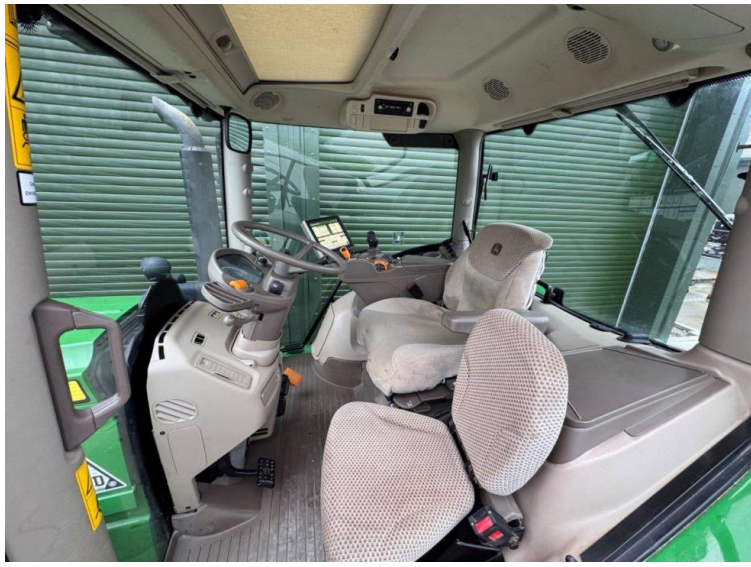

Transmission: Auto Power

Tyres: VF650/65x42 VF540/65x30

Condition: Very Good

Additional Spec:

- Autotrac activated
- Row sense & section control activated
- Front linkage
- TLS & cab suspension
- Joystick
- Air brakes
- 3 rear spools
- Air seat
- Passenger seat
- Pan roof