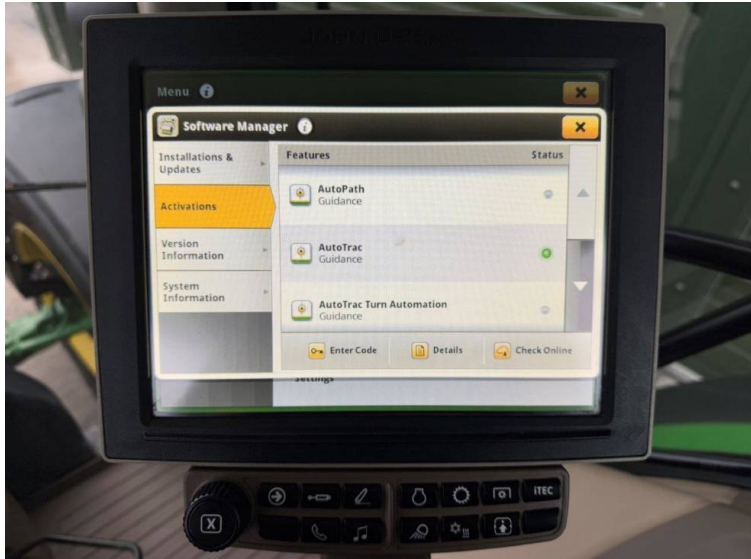

Transmission: Auto Power

Tyres: VF650/65x42 VF540/65x30

Condition: Very Good

Additional Spec:

- Autotrac activated
- Row sense & section control activated
- Front linkage
- TLS & cab suspension
- Joystick
- Air brakes
- 3 rear spools
- Air seat
- Passenger seat
- Pan roof