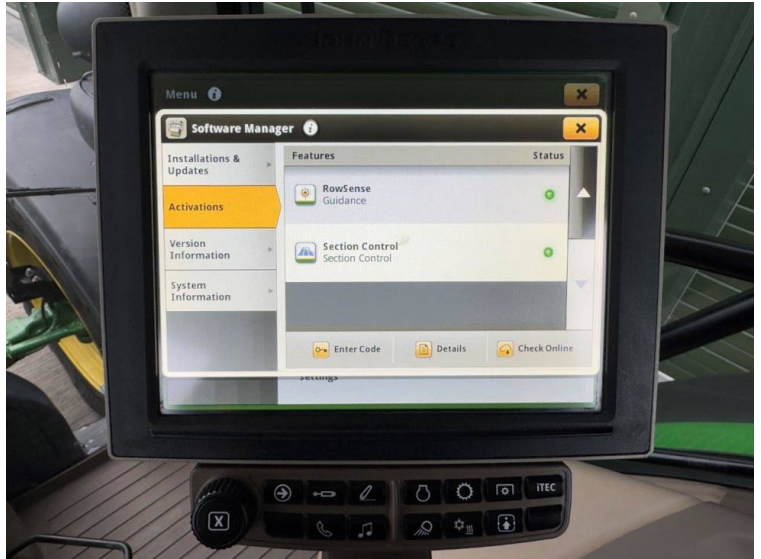

Transmission: Auto Power

Tyres: VF650/65x42 VF540/65x30

Condition: Very Good

Additional Spec:

- Autotrac activated
- Row sense & section control activated
- Front linkage
- TLS & cab suspension
- Joystick
- Air brakes
- 3 rear spools
- Air seat
- Passenger seat
- Pan roof