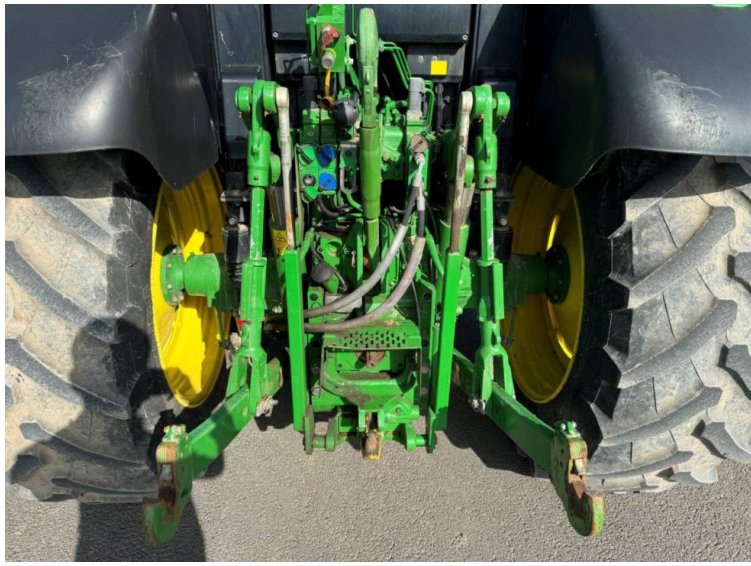

Make: John Deere
Model: 6130M

Price: £48,500

Ref: T5321

Make / Model: John Deere 6130M

Year: 2020

Hours: 3009

Colour: Green

Max Speed: 40K

Transmission: Auto Quad

Tyres: 540/65x38 480/65x24

Condition: Good

Additional Spec:

- TLS + cab suspension
- 3 rear spools
- Air seat
- Passenger seat

Incorporated in England and Wales Company number: 03184184