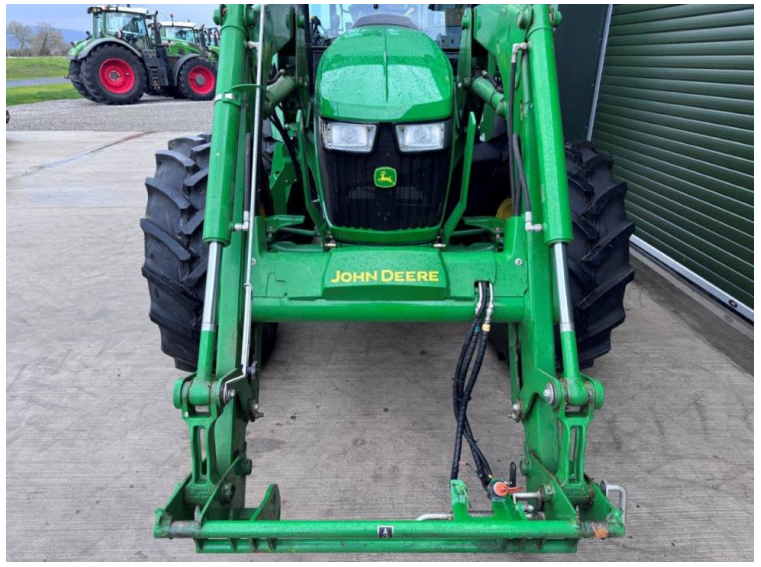


Make: John Deere
Model: 5100M

Price: POA

Ref: T5392

Make / Model: John Deere 5100M

Year: 2018

Hours: 152

Colour: Green

Max Speed: 40K

Transmission: 32/16 Power Reverser Hi/Lo

Tyres: 420/85x38 420/85x24

Condition: Immaculate

Additional Spec:

- Complete with John Deere 543R loader
- 540/540E PTO
- 2 rear spools
- 2nd set of flotation wheels & tyres
- Camera & screen for pick up hitch
- Incredibly well looked after tractor
- Full service history & paperwork