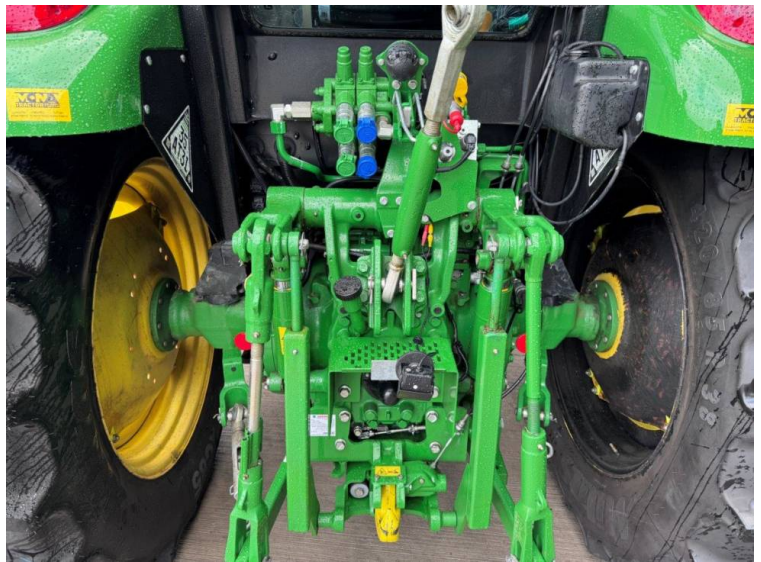


Make: John Deere
Model: 5100M

Price: POA

Ref: T5392

Make / Model: John Deere 5100M

Year: 2018

Hours: 152

Colour: Green

Max Speed: 40K

Transmission: 32/16 Power Reverser Hi/Lo

Tyres: 420/85x38 420/85x24

Condition: Immaculate

Additional Spec:

- Complete with John Deere 543R loader
- 540/540E PTO
- 2 rear spools
- 2nd set of flotation wheels & tyres
- Camera & screen for pick up hitch
- Incredibly well looked after tractor
- Full service history & paperwork