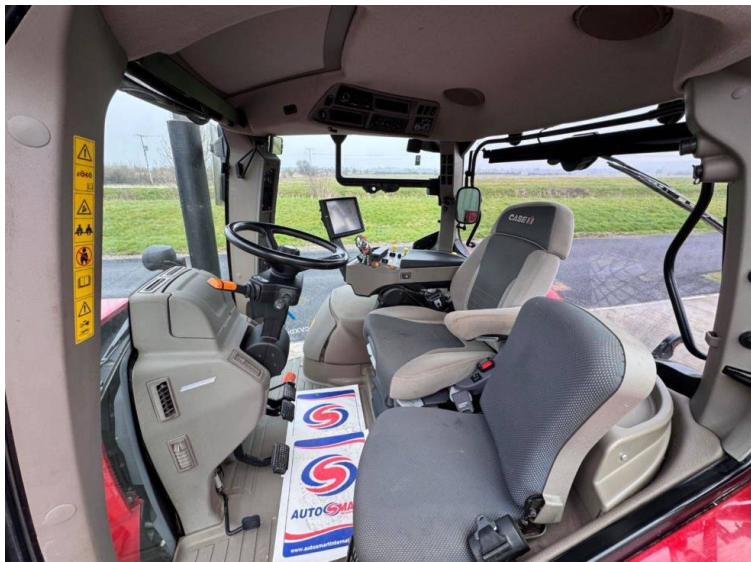

Transmission: CVX

Tyres: 650/75X38 600/65X28

Condition: Very Good

Additional Spec:

- Rangepoint RTX guidance
- Accuguide 372 receiver
- AFS Pro 700 screen
- Front linkage & PTO
- Front & cab suspension
- Hydraulic rear top link
- Air brakes
- 4 rear spools
- 2 front spools
- Stainless steel mirror guards