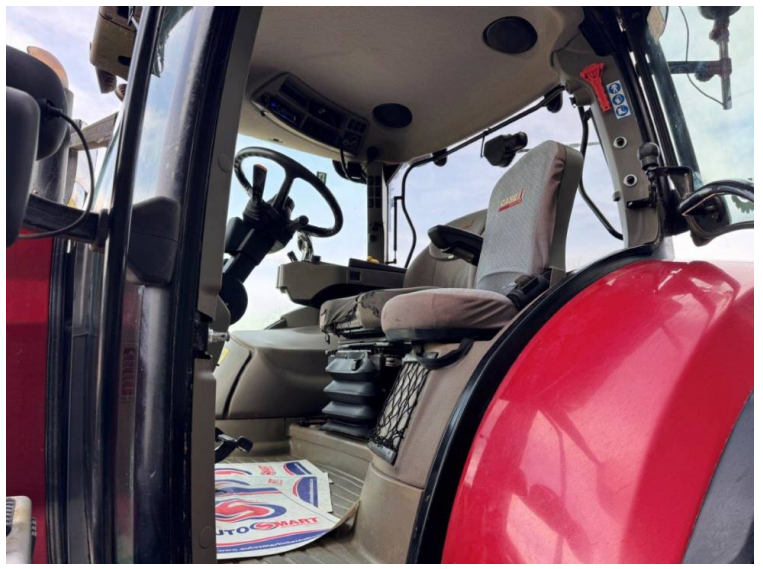

Make: Case
Model: Puma 165

Price: POA

Ref: T5421

Make / Model: Case Puma 165

Year: 2018

Hours: 3929

Colour: Red

Max Speed: 50K

Transmission: Powershift

Tyres: 650/65x38 540/65x28

Additional Spec:

- Front linkage & PTO
- Front & cab suspension
- Air brakes
- 4 rear electric spools
- Stainless steel mirror guards

Incorporated in England and Wales Company number: 03184184