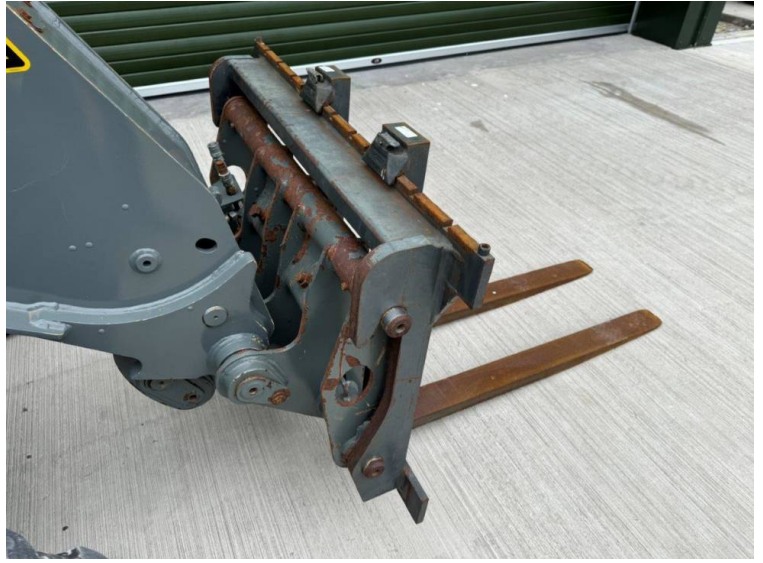

Make: Kramer
Model: KT 356

Price: £38,500

Ref: P1386

Make / Model: Kramer KT 356

Year: 2021

Hours: 4629

Max Speed: 40K

Tyres: 460/70x24

Additional Spec:

- 3.5T lift capacity
- 6 metre boom
- Hydraulic latching & 3rd service
- Rear hitch & services
- Pallet forks

Incorporated in England and Wales Company number: 03184184