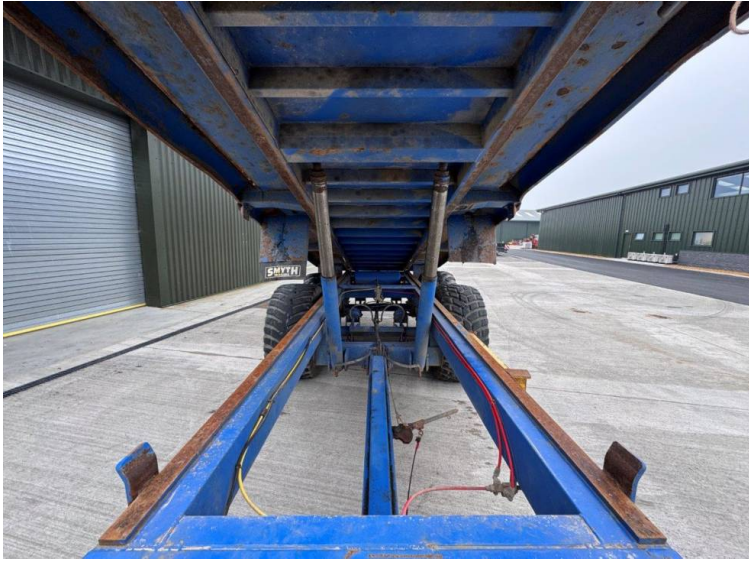

Make: Smyth
Model: FM18 Silage Trailer (20ft)

Price: £10,950

Ref: M4330

Make / Model: Smyth FM18 Silage Trailer (20ft)

Year: 2011

Colour: Blue

Additional Spec:

Sprung drawbar, full commercial axles, air & hydraulic brakes c/w load sensing, rear hitch & services, tyres - 560/60x22.5