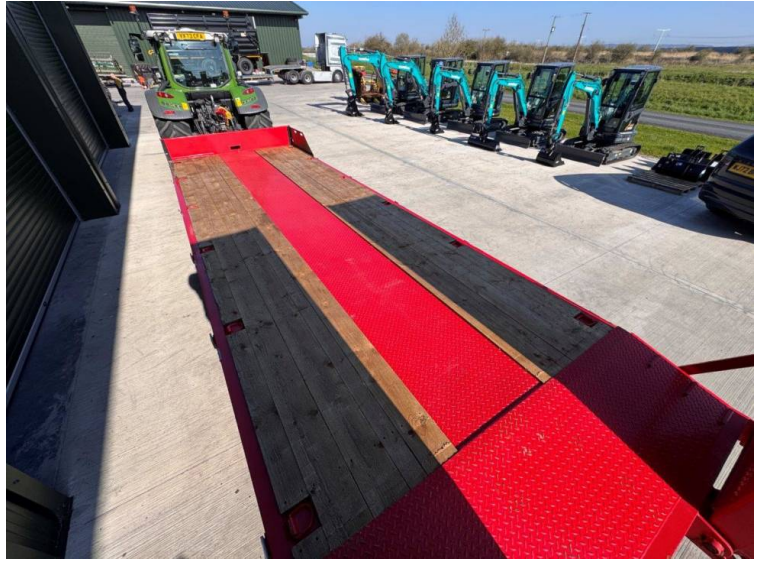

---

**Make: Redrock**  
**Model: 33 Tonne Tri Axle Low Loader**

Price: £24,500

Ref: M4342

**Make / Model:** Redrock 33 Tonne Tri Axle Low Loader

**Year:** 2024

**Colour:** Red & Black

**Condition:** Excellent

**Additional Spec:**

- Very little use
- 23ft flat bed
- 2ft beaver tail
- Sprung drawbar
- Full commercial axles
- Air & hydraulic brakes c/w load sensing
- Hydraulic loading ramps
- Rear hitch & services
- Rear steering axle
- Outriggers
- Extra shackles
- Bucket rails
- Swivel hitch
- LED lighting
- Toolbox
- 445/45R19.5