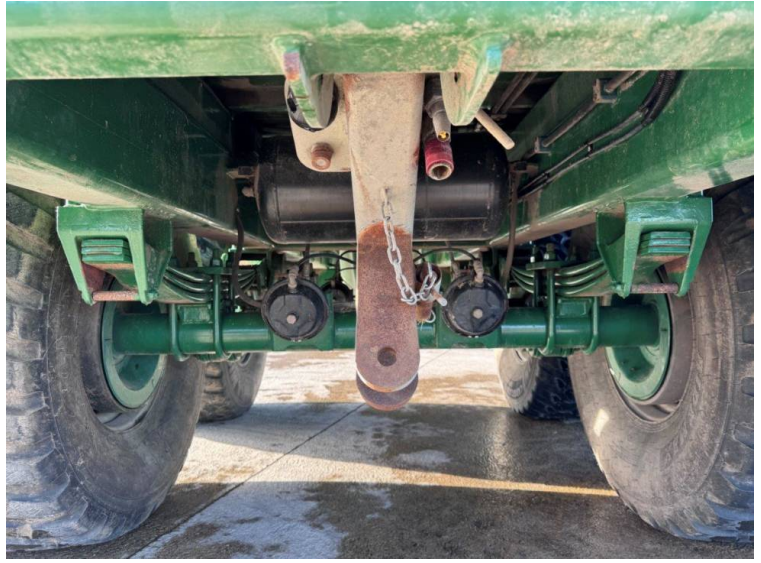

Make: Bailey
Model: 16T Silage Trailer

Price: £19,750

Ref: M4312

Make / Model: Bailey 16T Silage Trailer

Year: 2019

Colour: Green

Condition: Good

Additional Spec:

- Sprung drawbar
- Full commercial axles
- Air & hydraulic brakes c/w load sensing
- Rear hitch & services (including air brakes)
- Grain shute
- LED lighting
- 560/60×22.5

Incorporated in England and Wales Company number: 03184184