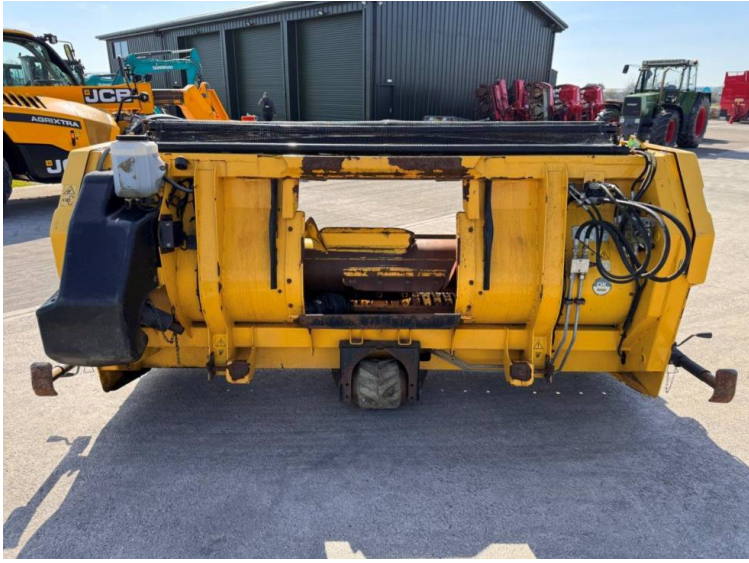

Make: New Holland
Model: 300FP Grass Pick Up

Price: £4,500

Ref: M4272

Make / Model: New Holland 300FP Grass Pick Up

Year: 2017

Additional Spec:

- To fit New Holland FR

Incorporated in England and Wales Company number: 03184184