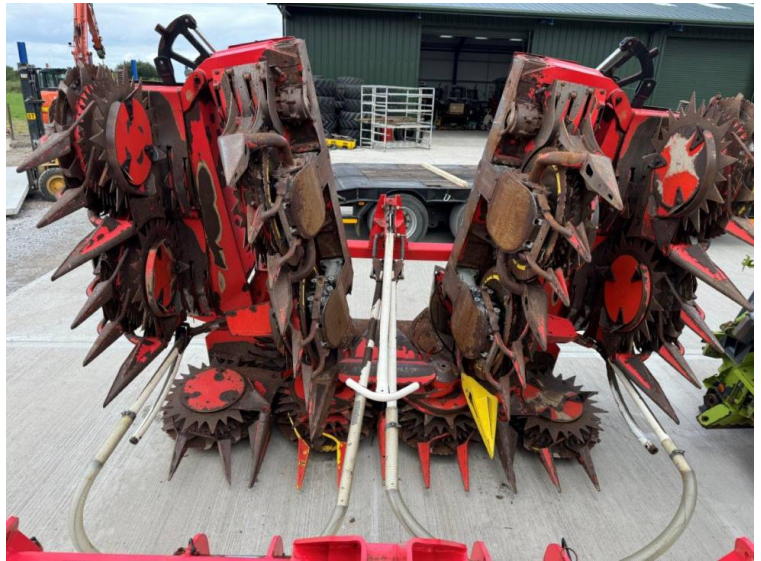

Make: Krone
Model: Kemper 390 Plus 12 Row Maize Header

Price: £32,500

Ref: M3988

Make / Model: Krone Kemper 390 Plus 12 Row Maize Header

Year: 2014

Additional Spec:

- Good working order

Incorporated in England and Wales Company number: 03184184