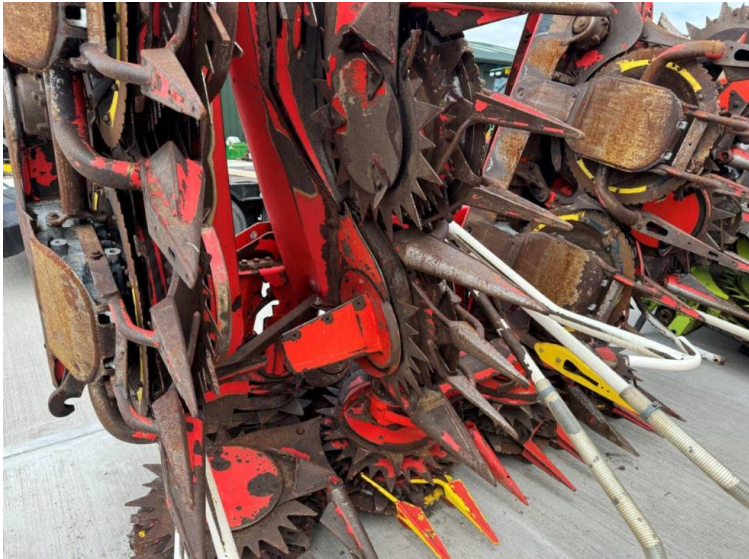

Make: Krone
Model: Kemper 390 Plus 12 Row Maize Header

Price: £32,500

Ref: M3988

Make / Model: Krone Kemper 390 Plus 12 Row Maize Header

Year: 2014

Additional Spec:

- Good working order

Incorporated in England and Wales Company number: 03184184