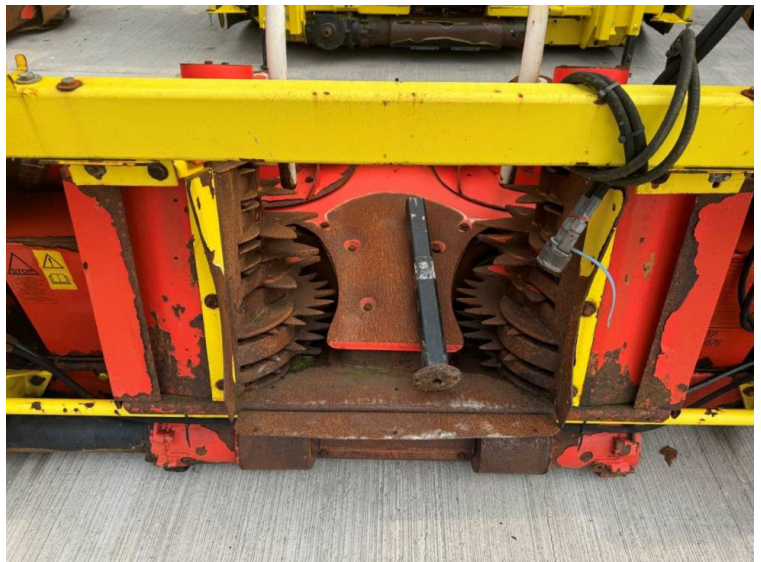

Make: John Deere
Model: Kemper 345 6 row Maize Header

Price: £5,950

Ref: M4306

Make / Model: John Deere Kemper 345 6 row Maize Header

Year: 2001

Additional Spec:

- To fit John Deere 7000 series

Incorporated in England and Wales Company number: 03184184