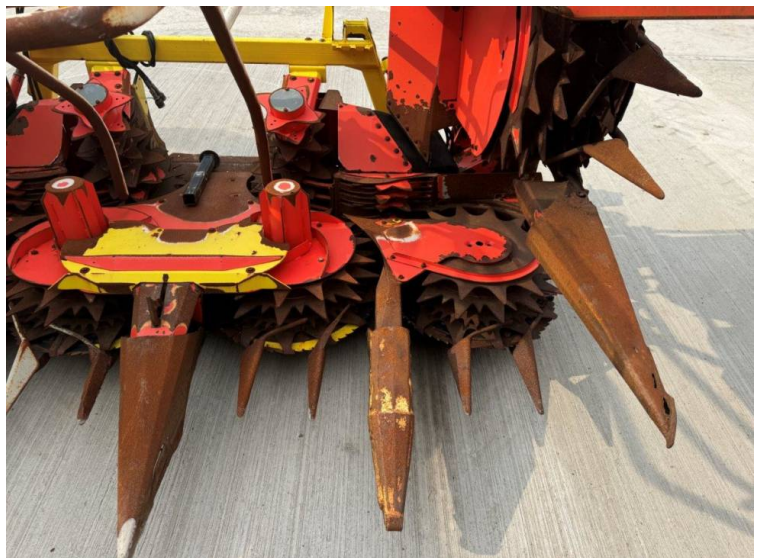

Make: John Deere
Model: Kemper 345 6 row Maize Header

Price: £5,950

Ref: M4306

Make / Model: John Deere Kemper 345 6 row Maize Header

Year: 2001

Additional Spec:

- To fit John Deere 7000 series

Incorporated in England and Wales Company number: 03184184