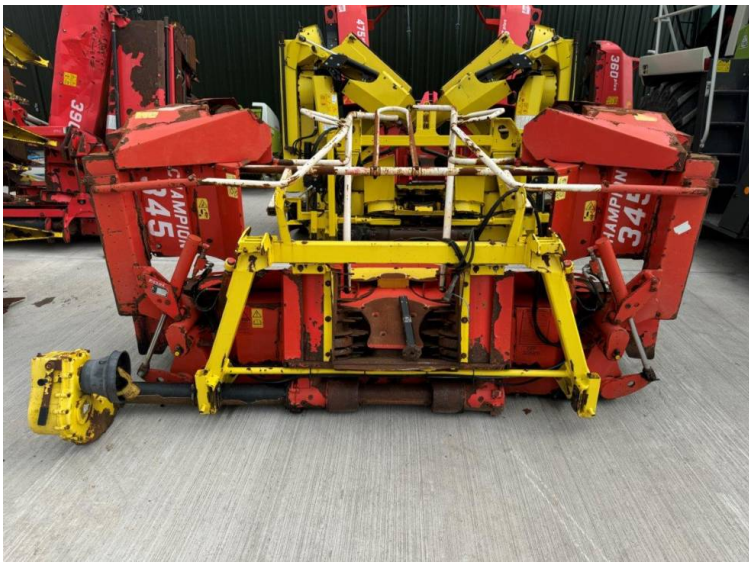

Make: John Deere
Model: Kemper 345 6 Row Maize Header

Price: £5,950

Ref: M4306

Make / Model: John Deere Kemper 345 6 Row Maize Header

Year: 2001

Additional Spec:

- To fit John Deere 7000 series

Incorporated in England and Wales Company number: 03184184