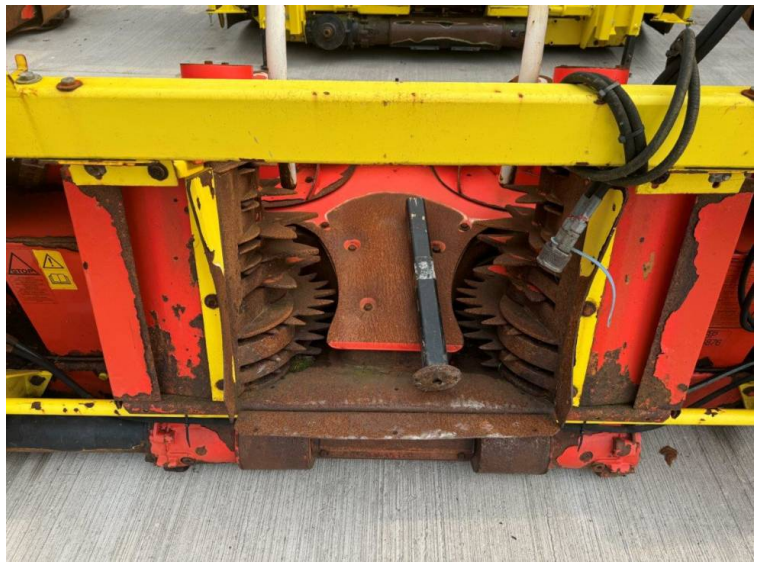

Make: John Deere
Model: Kemper 345 6 Row Maize Header

Price: £5,950

Ref: M4306

Make / Model: John Deere Kemper 345 6 Row Maize Header

Year: 2001

Additional Spec:

- To fit John Deere 7000 series

Incorporated in England and Wales Company number: 03184184