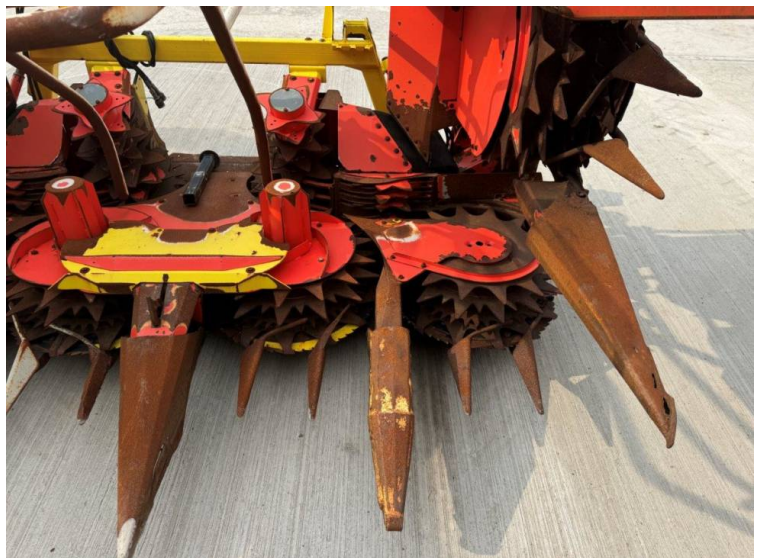

Make: John Deere
Model: Kemper 345 6 Row Maize Header

Price: £5,950

Ref: M4306

Make / Model: John Deere Kemper 345 6 Row Maize Header

Year: 2001

Additional Spec:

- To fit John Deere 7000 series

Incorporated in England and Wales Company number: 03184184