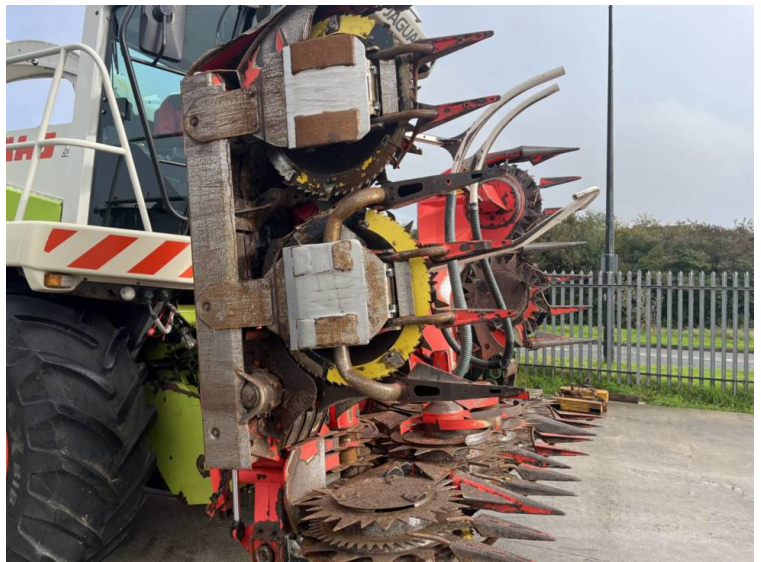

## Make: Claas Model: Kemper 360 Plus 8 Row

Price: £23,750

Ref: M4244

**Make / Model:** Claas Kemper 360 Plus 8 Row

**Year:** 2013

### Additional Spec:

- To fit Claas 492,494 and 496 series
- Pendulum frame

---

Incorporated in England and Wales Company number: 03184184