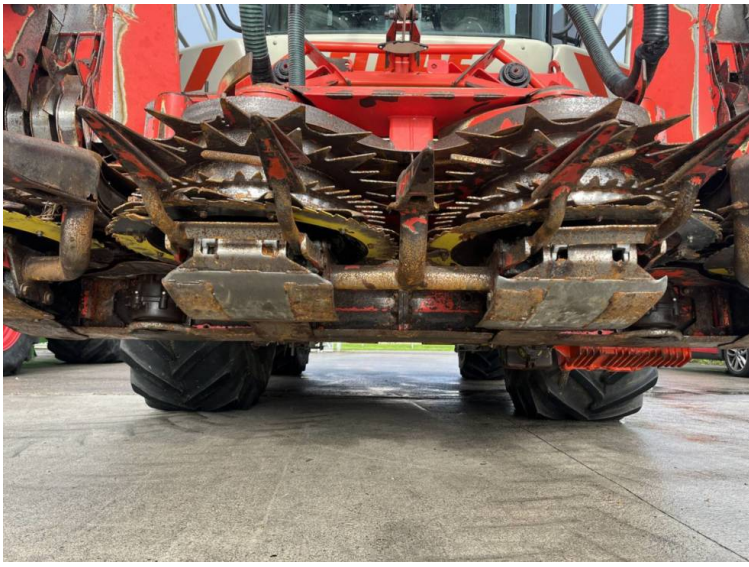

Incorporated in England and Wales Company number: 03184184