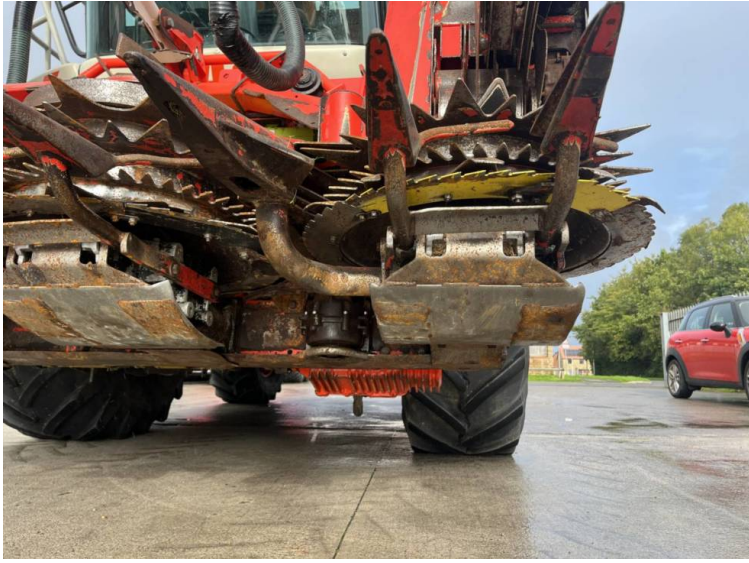

Incorporated in England and Wales Company number: 03184184