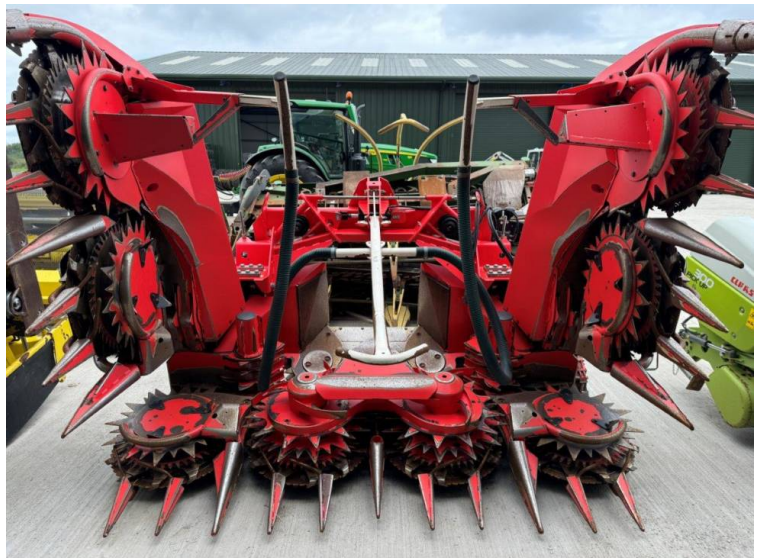

Make: Claas
Model: Kemper 360 Plus 8 Row Maize Header

Price: POA

Ref: M4299

Make / Model: Claas Kemper 360 Plus 8 Row Maize Header

Year: 2020

Colour: Red

Condition: Good

Additional Spec:

- To fit Claas 496 – 498 series with Multi Coupler
- Pendulum frame
- 2 speed gearbox

Incorporated in England and Wales Company number: 03184184