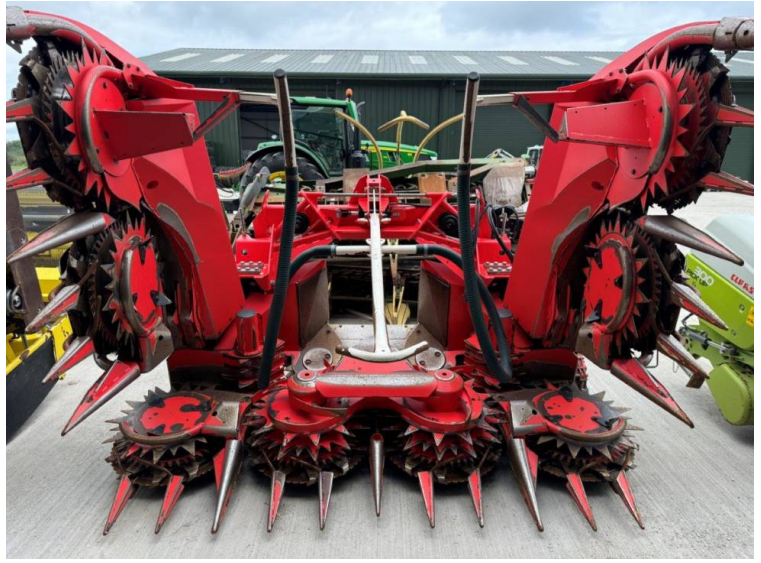

Make: Claas
Model: Kemper 360 Plus 8 Row Maize Header

Price: £48,950

Ref: M4299

Make / Model: Claas Kemper 360 Plus 8 Row Maize Header

Year: 2020

Colour: Red

Condition: Good

Additional Spec:

- To fit Claas 496 – 498 series with Multi Coupler
- Pendulum frame
- 2 speed gearbox

Incorporated in England and Wales Company number: 03184184