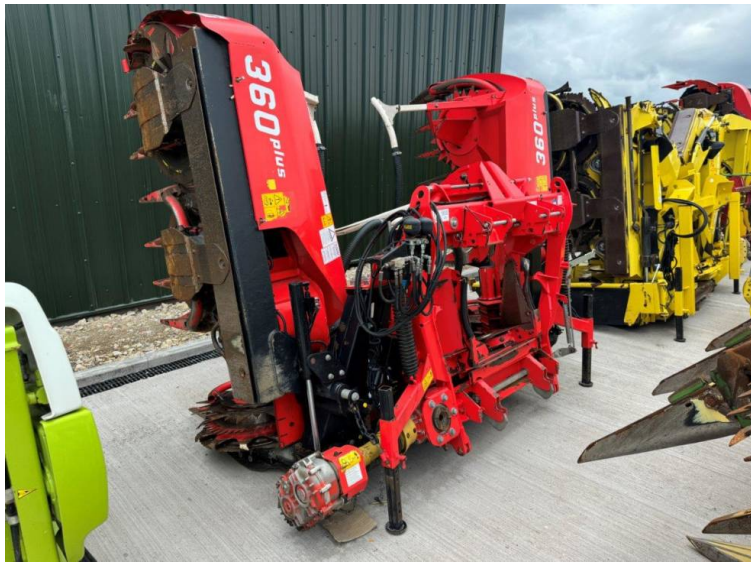

Make: Claas
Model: Kemper 360 Plus 8 Row Maize Header

Price: POA

Ref: M4299

Make / Model: Claas Kemper 360 Plus 8 Row Maize Header

Year: 2020

Colour: Red

Condition: Good

Additional Spec:

- To fit Claas 496 – 498 series with Multi Coupler
- Pendulum frame
- 2 speed gearbox

Incorporated in England and Wales Company number: 03184184