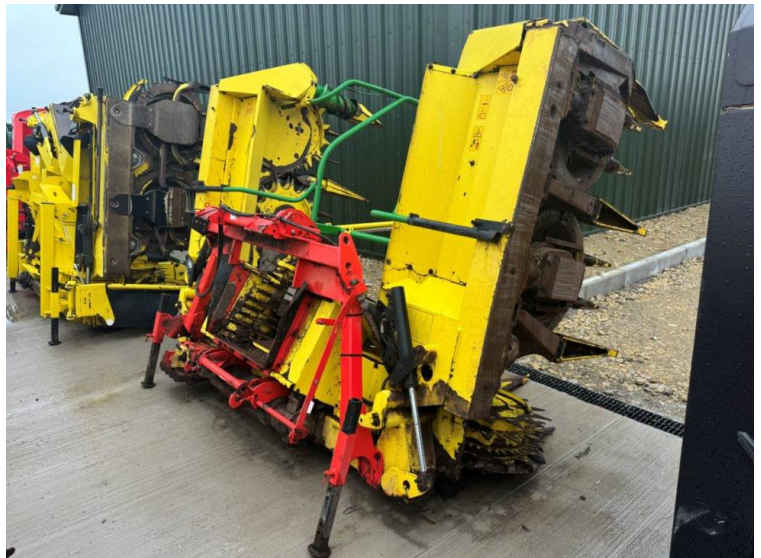

**Make: Claas**  
**Model: Kemper 360 8 Row Maize Header**

Price: £15,500

Ref: M289

**Make / Model:** Claas Kemper 360 8 Row Maize Header

**Year:** 2008

**Additional Spec:**

- To fit Claas 492 series

---