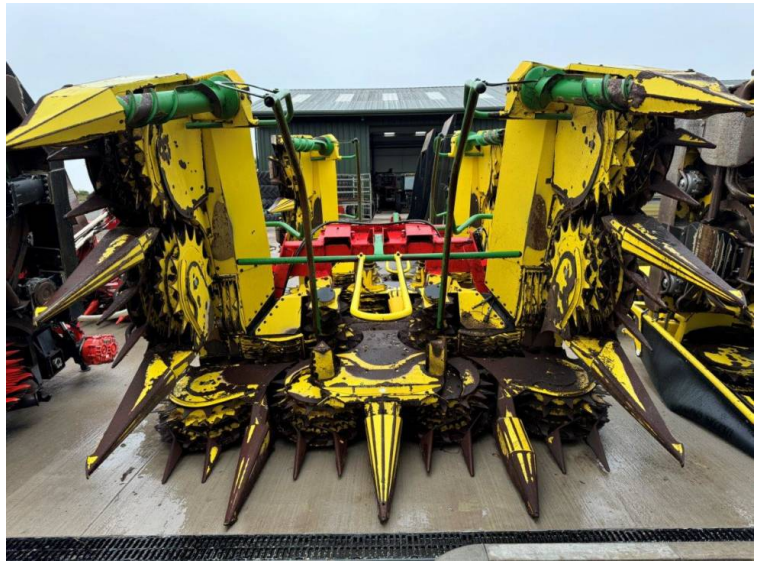

**Make: Claas**  
**Model: Kemper 360 8 Row Maize Header**

Price: £15,500

Ref: M289

**Make / Model:** Claas Kemper 360 8 Row Maize Header

**Year:** 2008

**Additional Spec:**

- To fit Claas 492 series

---