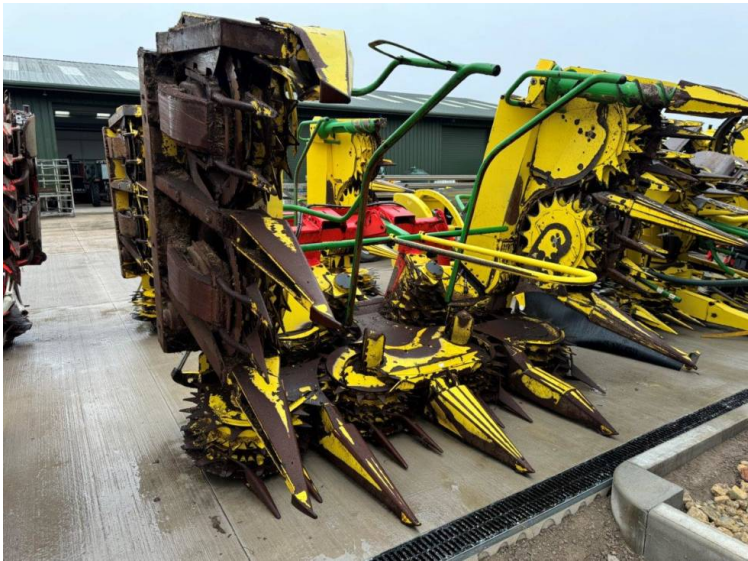

**Make: Claas**  
**Model: Kemper 360 8 Row Maize Header**

Price: £15,500

Ref: M289

**Make / Model:** Claas Kemper 360 8 Row Maize Header

**Year:** 2008

**Additional Spec:**

- To fit Claas 492 series

---