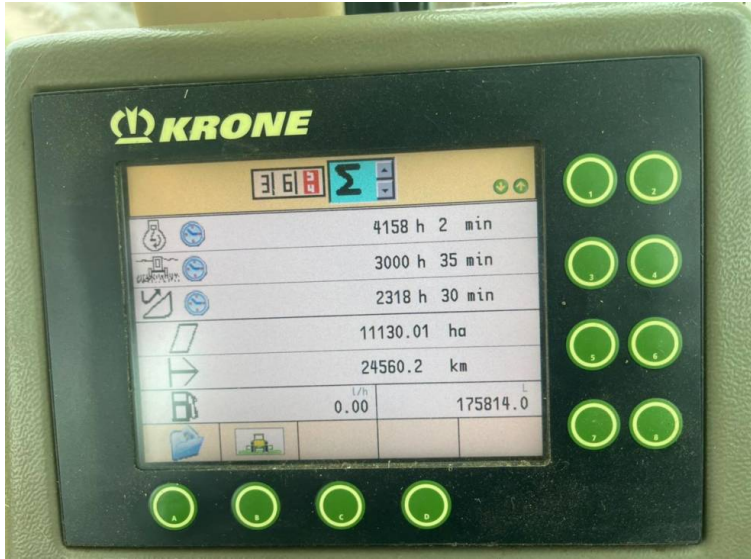

**Make: Krone**  
**Model: Big X 500 4WD**

Price: £33,750

Ref: F1843

**Make / Model:** Krone Big X 500 4WD

**Year:** 2008

**Hours:** 4158

**Grass Pick Up / Header:** Krone Easy Flow 3001 Grass Pick Up

**Condition:** Good

**Additional Spec:**

- 4158 / 3000 hours
- Corn cracker

---

Incorporated in England and Wales Company number: 03184184