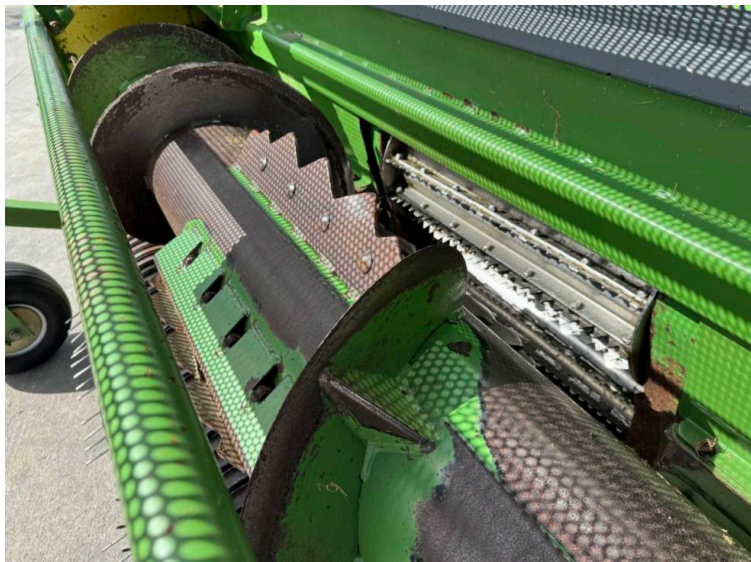

**Make: Krone**  
**Model: Big X 500 4WD**

Price: £33,750

Ref: F1843

**Make / Model:** Krone Big X 500 4WD

**Year:** 2008

**Hours:** 4158

**Grass Pick Up / Header:** Krone Easy Flow 3001 Grass Pick Up

**Condition:** Good

**Additional Spec:**

- 4158 / 3000 hours
- Corn cracker

---

Incorporated in England and Wales Company number: 03184184