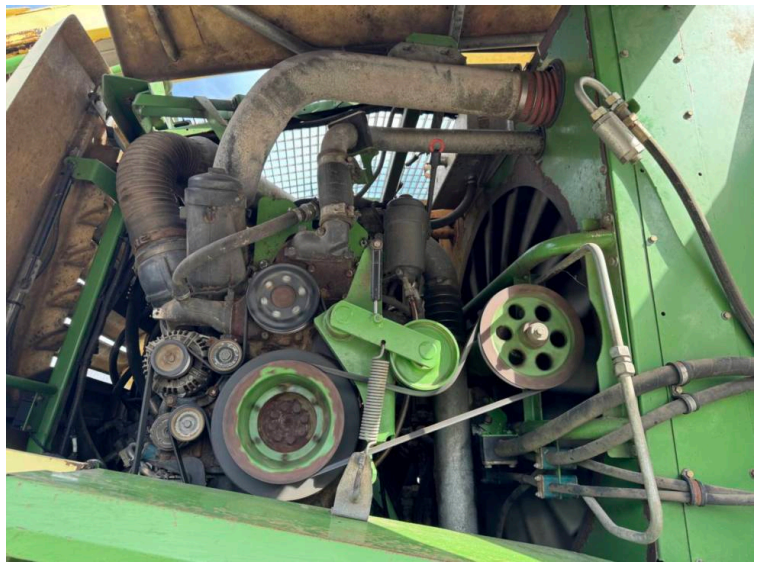

**Make: Krone**  
**Model: Big X 500 4WD**

Price: £33,750

Ref: F1843

**Make / Model:** Krone Big X 500 4WD

**Year:** 2008

**Hours:** 4158

**Grass Pick Up / Header:** Krone Easy Flow 3001 Grass Pick Up

**Condition:** Good

**Additional Spec:**

- 4158 / 3000 hours
- Corn cracker

---

Incorporated in England and Wales Company number: 03184184