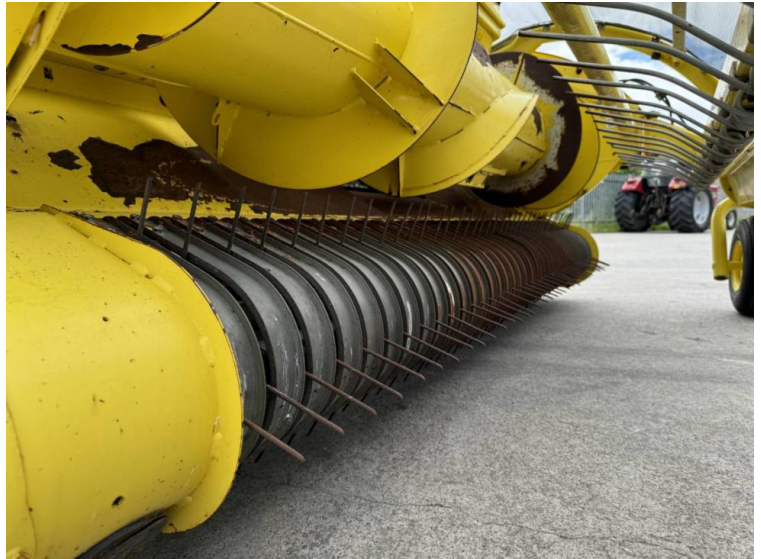

Make: John Deere
Model: 8400i 4WD Pro Drive

Price: £99,500

Ref: F1846

Make / Model: John Deere 8400i 4WD Pro Drive

Year: 2016

Hours: 2755

Colour: Green

Grass Pick Up / Header: 2015 John Deere 639 3M Grass Pick Up

Additional Spec:

- 2755 engine / 2080 drum hours
- 530hp
- 40k
- Additive tank
- Harvest lab
- Complete with kernal processor + spout extension
- Tyres - 800/70x38 650/60x34

Incorporated in England and Wales Company number: 03184184