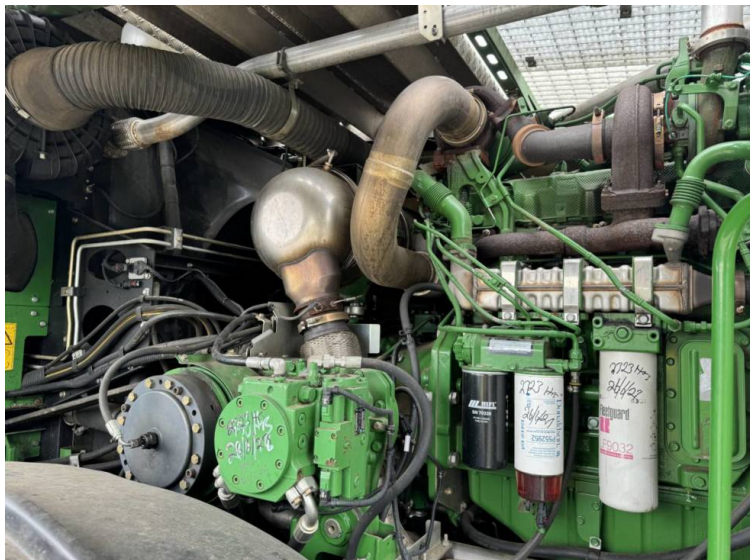

Make: John Deere
Model: 8400i 4WD Pro Drive

Price: £99,500

Ref: F1846

Make / Model: John Deere 8400i 4WD Pro Drive

Year: 2016

Hours: 2755

Colour: Green

Grass Pick Up / Header: 2015 John Deere 639 3M Grass Pick Up

Additional Spec:

- 2755 engine / 2080 drum hours
- 530hp
- 40k
- Additive tank
- Harvest lab
- Complete with kernal processor + spout extension
- Tyres - 800/70x38 650/60x34

Incorporated in England and Wales Company number: 03184184