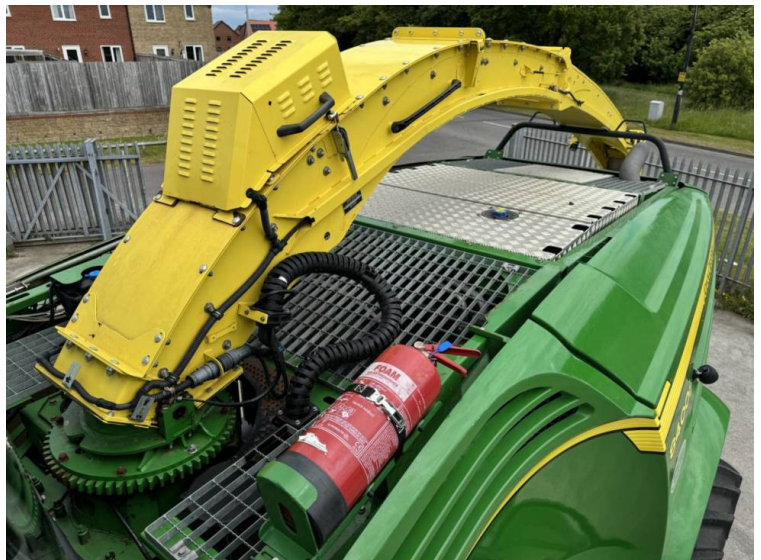

Make: John Deere
Model: 8400i 4WD Pro Drive

Price: £99,500

Ref: F1846

Make / Model: John Deere 8400i 4WD Pro Drive

Year: 2016

Hours: 2755

Colour: Green

Grass Pick Up / Header: 2015 John Deere 639 3M Grass Pick Up

Additional Spec:

- 2755 engine / 2080 drum hours
- 530hp
- 40k
- Additive tank
- Harvest lab
- Complete with kernal processor + spout extension
- Tyres - 800/70x38 650/60x34

Incorporated in England and Wales Company number: 03184184