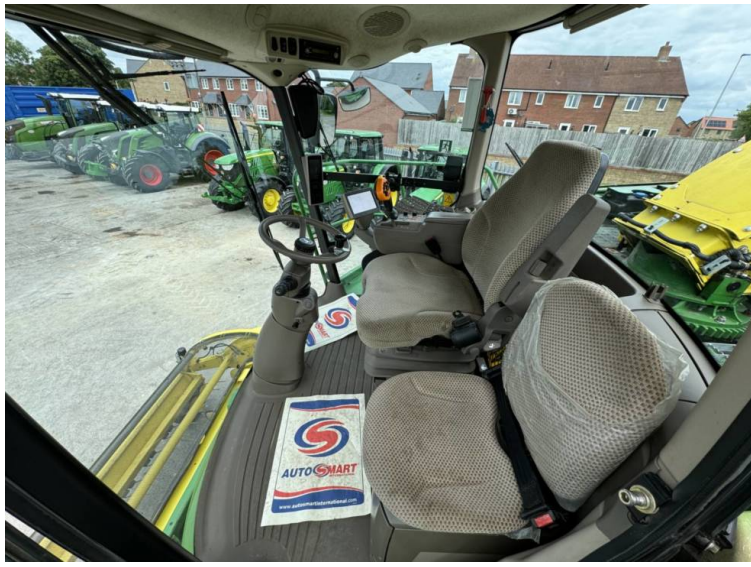

Make: John Deere
Model: 8400i 4WD Pro Drive

Price: £99,500

Ref: F1846

Make / Model: John Deere 8400i 4WD Pro Drive

Year: 2016

Hours: 2755

Colour: Green

Grass Pick Up / Header: 2015 John Deere 639 3M Grass Pick Up

Additional Spec:

- 2755 engine / 2080 drum hours
- 530hp
- 40k
- Additive tank
- Harvest lab
- Complete with kernal processor + spout extension
- Tyres - 800/70x38 650/60x34

Incorporated in England and Wales Company number: 03184184