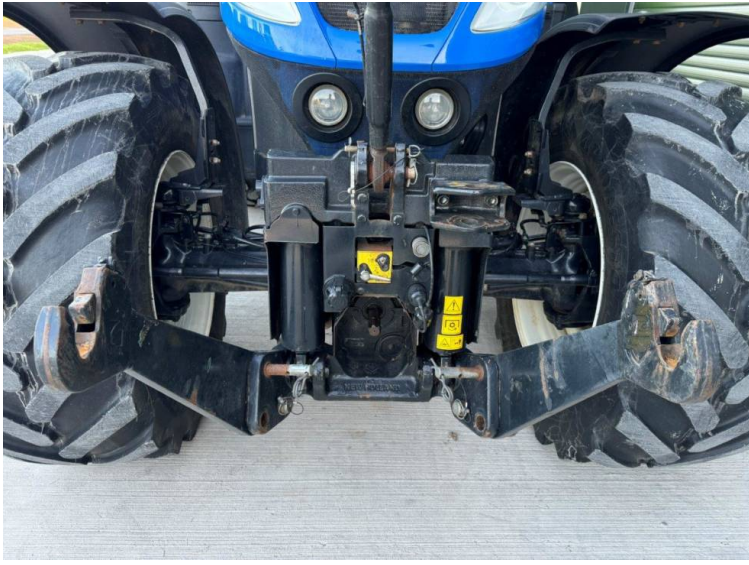

**Transmission:** Power Command

**Pneus:** 650/65x42 540/65x30

**Info supplémentaires.:**

- Front linkage & PTO
- Front & cab suspension
- Hydraulic rear top link
- Air brakes
- Power beyond
- 5 rear electric spools
- Guidance ready
- Isobus
- Stainless steel exhaust & mirror guards
- Twin beacons
- LED work lights
- 4,000 hour warranty