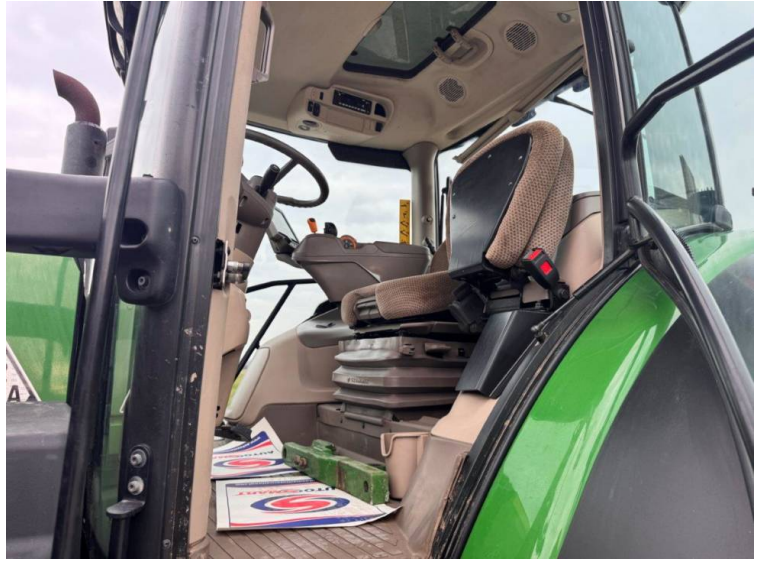

**Vitesse maxi:** 50K

**Transmission:** Auto Power

**Pneus:** 710/70x42 600/70x28

**Condition:** Very Good

**Info supplémentaires.:**

- Autotrac activated
- Row sense & section control activated
- Front linkage & PTO
- TLS & cab suspension
- Hydraulic rear top link
- Air brakes
- 4 rear electric spools
- 1 double front spool
- Air seat
- Pan roof