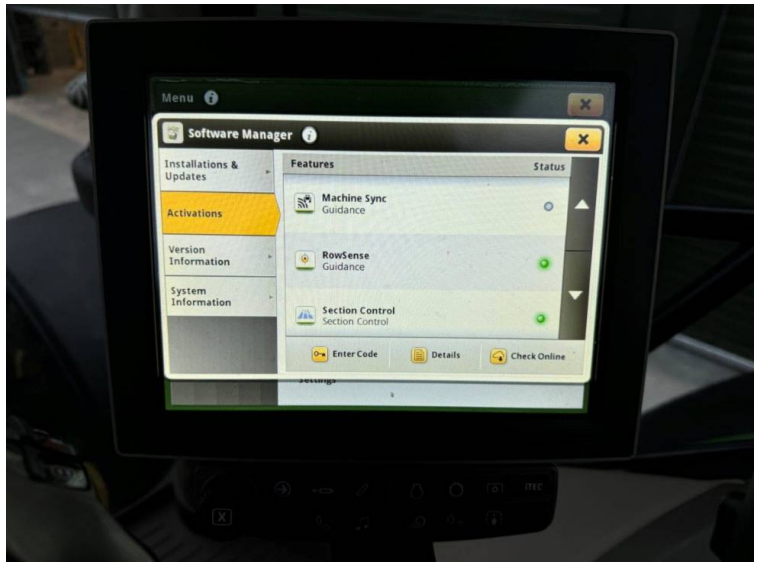

**Vitesse maxi:** 50K

**Transmission:** Auto Power

**Pneus:** 710/70x42 600/70x28

**Condition:** Good

**Info supplémentaires.:**

- Command Pro
- Autotrac activated
- Row sense & section control activated
- Front linkage & PTO
- TLS & cab suspension
- Hydraulic rear top link
- 4 rear spools
- 2 double front spools
- Isobus
- Joystick
- Air seat
- Pan roof
- LED work lights