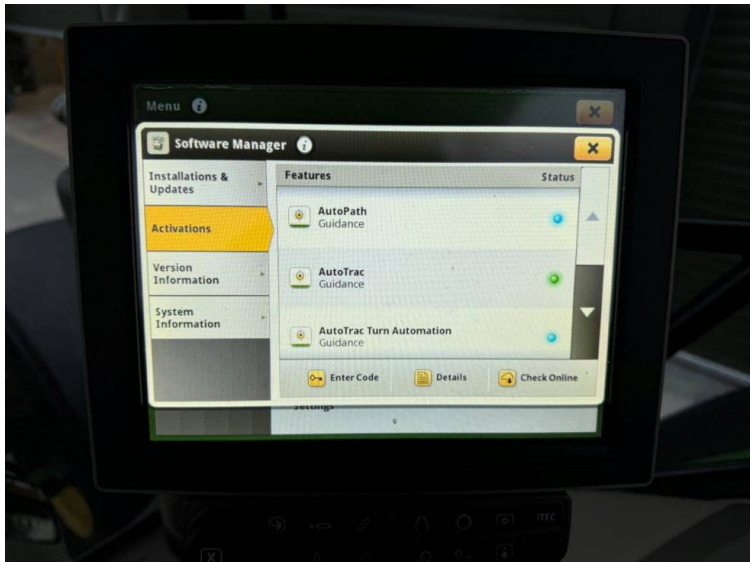

**Vitesse maxi:** 50K

**Transmission:** Auto Power

**Pneus:** 710/70x42 600/70x28

**Condition:** Good

**Info supplémentaires.:**

- Command Pro
- Autotrac activated
- Row sense & section control activated
- Front linkage & PTO
- TLS & cab suspension
- Hydraulic rear top link
- 4 rear spools
- 2 double front spools
- Isobus
- Joystick
- Air seat
- Pan roof
- LED work lights