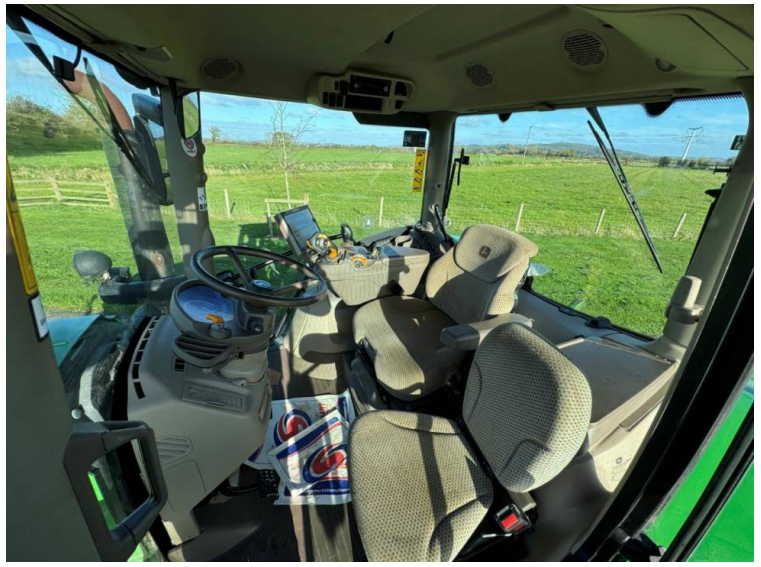

Vitesse maxi: 50K

Transmission: Auto Power

Pneus: 650/65x38 540/65x28

Info supplémentaires.:

- Command Pro
- Autotrac activated
- Row sense & section control activated
- Front linkage & PTO
- TLS & cab suspension
- Hydraulic rear top link
- Air brakes
- Isobus socket
- 4 rear spools
- 1 double front spool & free flow return
- LED work lights