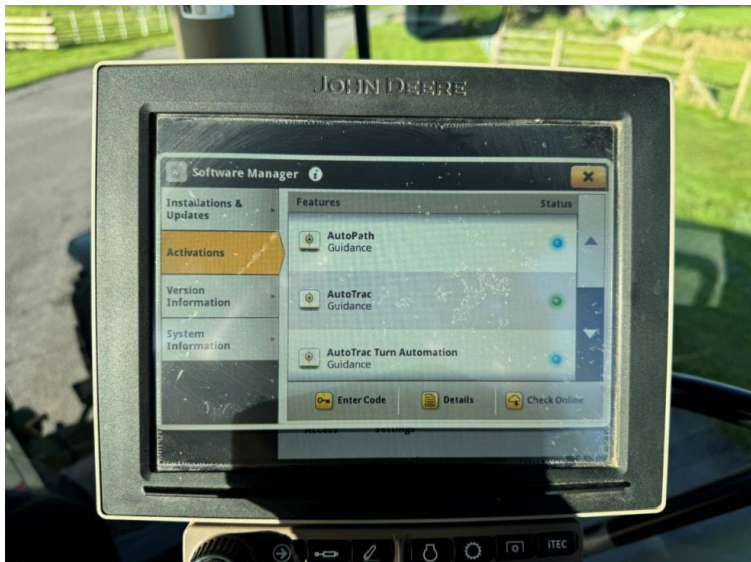

Vitesse maxi: 50K

Transmission: Auto Power

Pneus: 650/65x38 540/65x28

Info supplémentaires.:

- Command Pro
- Autotrac activated
- Row sense & section control activated
- Front linkage & PTO
- TLS & cab suspension
- Hydraulic rear top link
- Air brakes
- Isobus socket
- 4 rear spools
- 1 double front spool & free flow return
- LED work lights