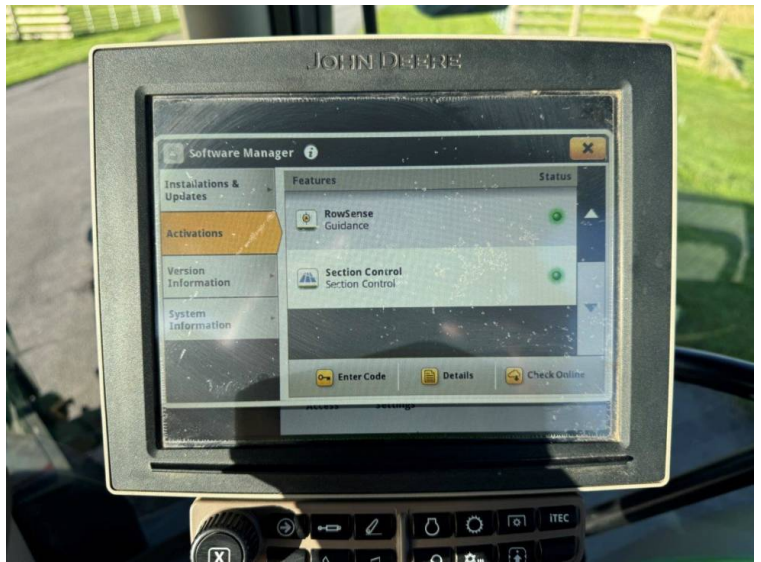

Vitesse maxi: 50K

Transmission: Auto Power

Pneus: 650/65x38 540/65x28

Info supplémentaires.:

- Command Pro
- Autotrac activated
- Row sense & section control activated
- Front linkage & PTO
- TLS & cab suspension
- Hydraulic rear top link
- Air brakes
- Isobus socket
- 4 rear spools
- 1 double front spool & free flow return
- LED work lights