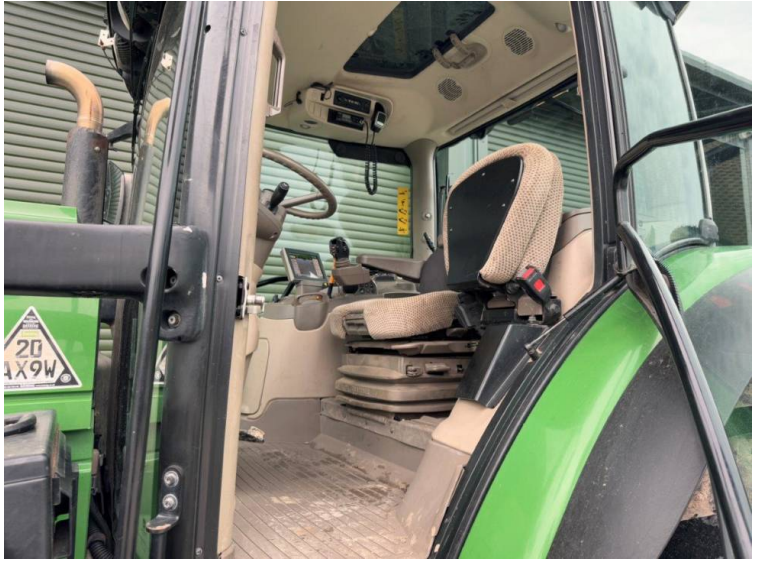

Vitesse maxi: 50K

Transmission: Auto Quad

Pneus: 650/65x42 600/65x28

Condition: Good

Info supplémentaires.:

- Autotrac activated
- Front linkage & PTO
- TLS & cab suspension
- Joystick
- Air brakes
- Hydraulic rear top link
- 4 rear spools
- 2 front spools
- Air seat
- Passenger seat
- Pan roof