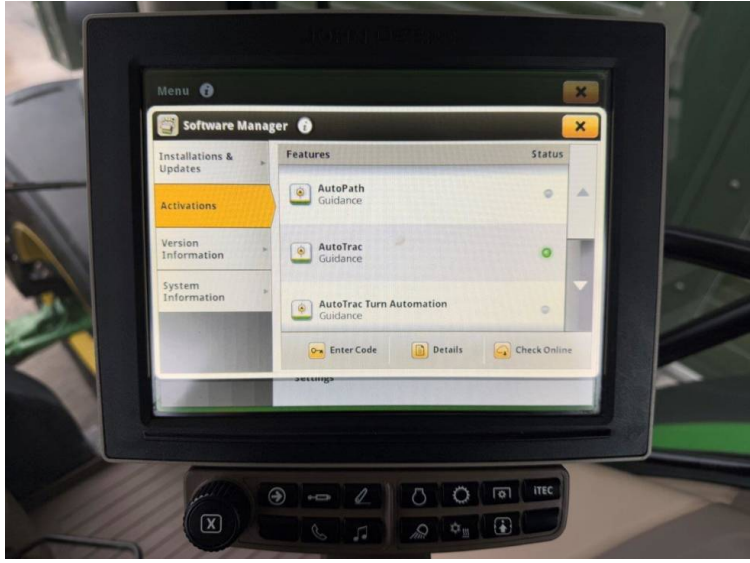

Vitesse maxi: 50K

Transmission: Auto Quad

Pneus: 650/65x42 600/65x28

Condition: Good

Info supplémentaires.:

- Autotrac activated
- Front linkage & PTO
- TLS & cab suspension
- Joystick
- Air brakes
- Hydraulic rear top link
- 4 rear spools
- 2 front spools
- Air seat
- Passenger seat
- Pan roof