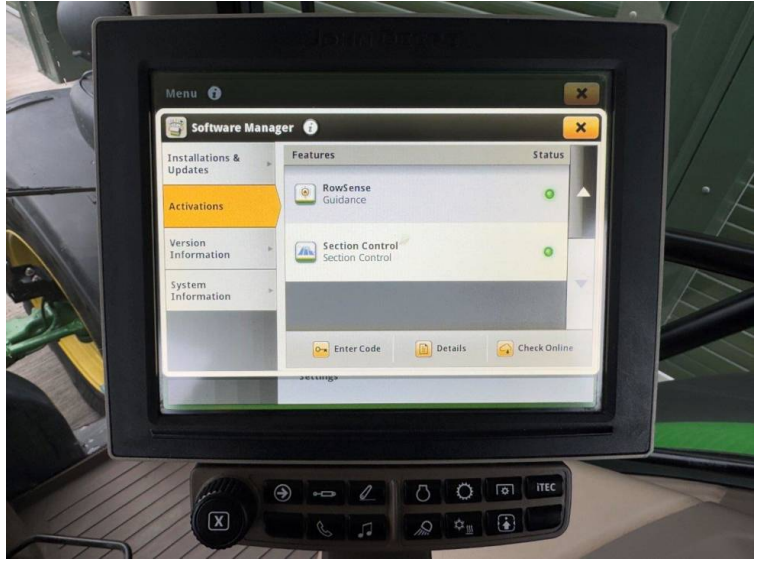

Vitesse maxi: 50K

Transmission: Auto Quad

Pneus: 650/65x42 600/65x28

Condition: Good

Info supplémentaires.:

- Autotrac activated
- Front linkage & PTO
- TLS & cab suspension
- Joystick
- Air brakes
- Hydraulic rear top link
- 4 rear spools
- 2 front spools
- Air seat
- Passenger seat
- Pan roof