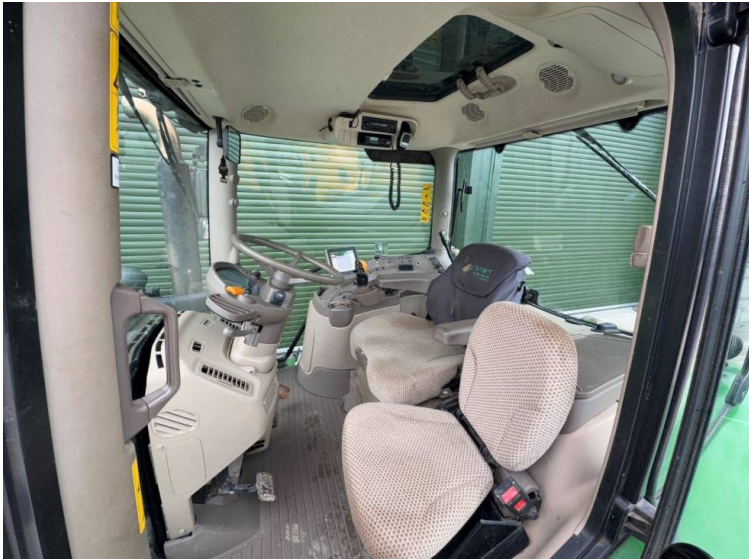

Vitesse maxi: 50K

Transmission: Auto Quad

Pneus: 650/65x42 600/65x28

Condition: Good

Info supplémentaires.:

- Autotrac activated
- Front linkage & PTO
- TLS & cab suspension
- Joystick
- Air brakes
- Hydraulic rear top link
- 4 rear spools
- 2 front spools
- Air seat
- Passenger seat
- Pan roof