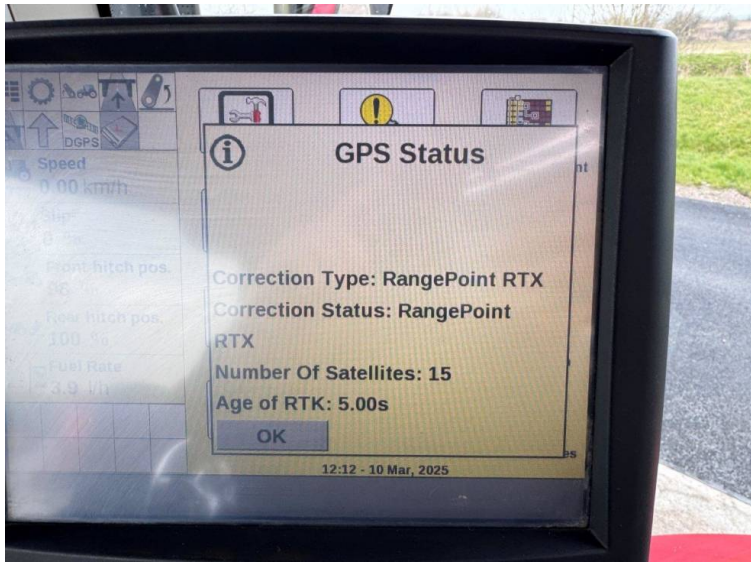

Transmission: CVX

Pneus: 650/75X38 600/65X28

Condition: Very Good

Info supplémentaires.:

- Rangepoint RTX guidance
- Accuguide 372 receiver
- AFS Pro 700 screen
- Front linkage & PTO
- Front & cab suspension
- Hydraulic rear top link
- Air brakes
- 4 rear spools
- 2 front spools
- Stainless steel mirror guards