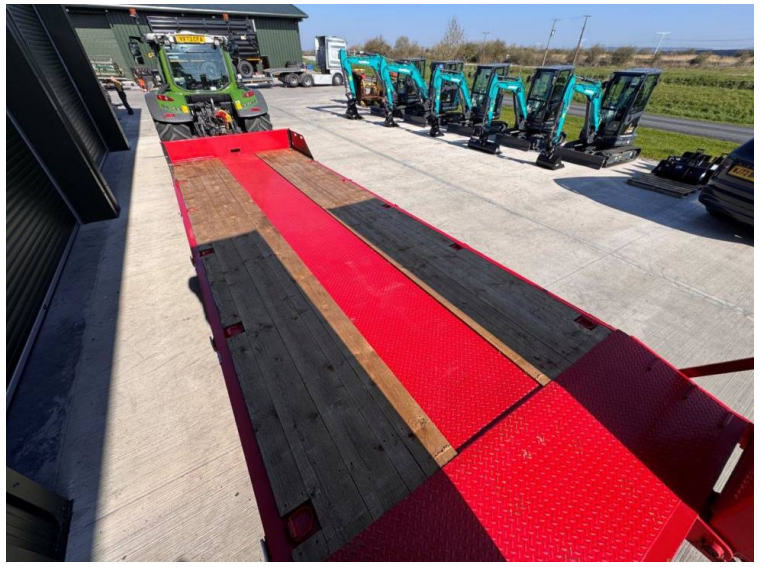

**Marque: Redrock**  
**Modèle: 33 Tonne Tri Axle Low Loader**

Prix: £24,500

Réf: M4342

**Marque / modèle:** Redrock 33 Tonne Tri Axle Low Loader

**Année:** 2024

**Couleur:** Red & Black

**Condition:** Excellent

**Info supplémentaires.:**

- Very little use
- 23ft flat bed
- 2ft beaver tail
- Sprung drawbar
- Full commercial axles
- Air & hydraulic brakes c/w load sensing
- Hydraulic loading ramps
- Rear hitch & services
- Rear steering axle
- Outriggers
- Extra shackles
- Bucket rails
- Swivel hitch
- LED lighting
- Toolbox
- 445/45R19.5