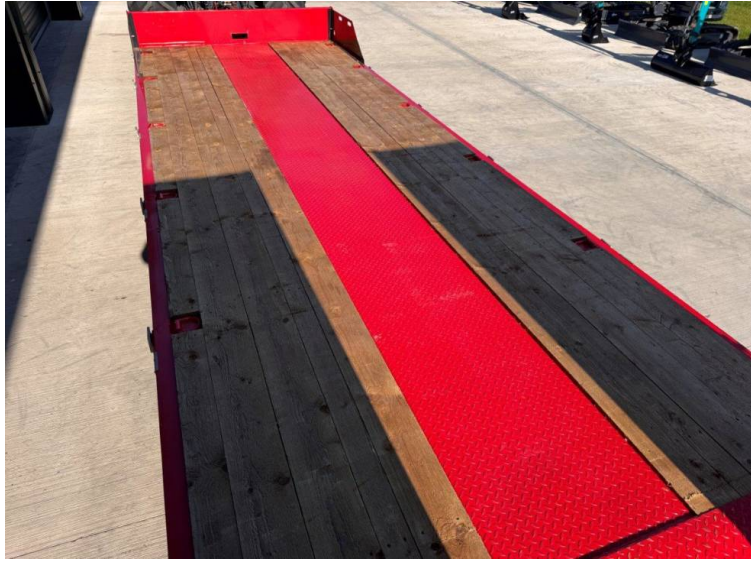

**Info supplémentaires.:**

- Very little use
- 23ft flat bed
- 2ft beaver tail
- Sprung drawbar
- Full commercial axles
- Air & hydraulic brakes c/w load sensing
- Hydraulic loading ramps
- Rear hitch & services
- Rear steering axle
- Outriggers
- Extra shackles
- Bucket rails
- Swivel hitch
- LED lighting
- Toolbox
- 445/45R19.5