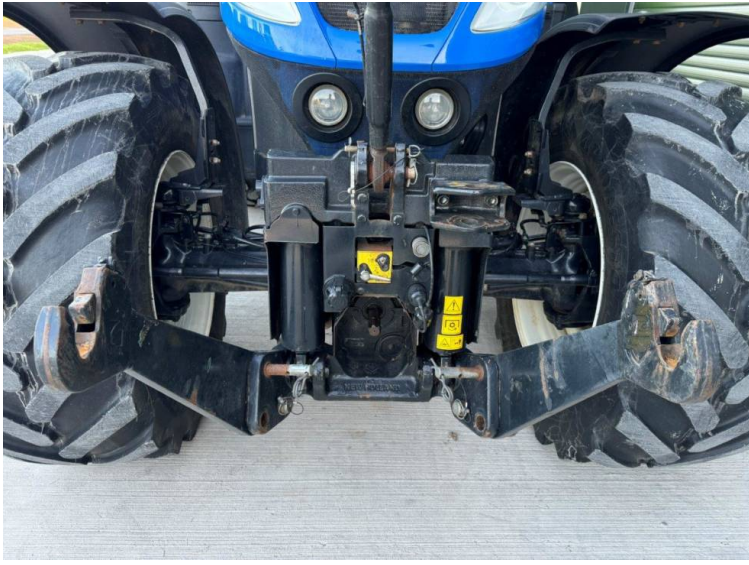

Transmisión: Power Command

Neumáticos: 650/65x42 540/65x30

Otras especific.:

- Front linkage & PTO
- Front & cab suspension
- Hydraulic rear top link
- Air brakes
- Power beyond
- 5 rear electric spools
- Guidance ready
- Isobus
- Stainless steel exhaust & mirror guards
- Twin beacons
- LED work lights
- 4,000 hour warranty