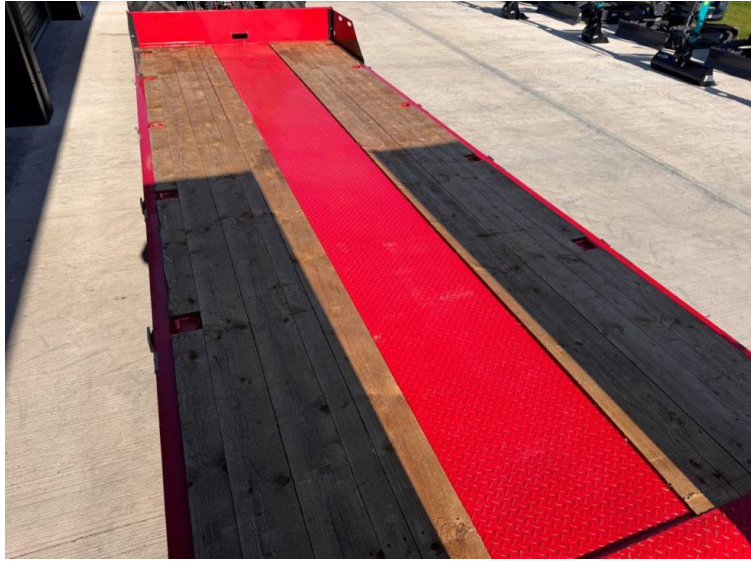

**Marca: Redrock**  
**Modelo: 33 Tonne Tri Axle Low Loader**

Precio: £24,500

Ref: M4342

**Marca / modelo:** Redrock 33 Tonne Tri Axle Low Loader

**Año:** 2024

**Color:** Red & Black

**Condición:** Excellent

**Otras especific.:**

- Very little use
- 23ft flat bed
- 2ft beaver tail
- Sprung drawbar
- Full commercial axles
- Air & hydraulic brakes c/w load sensing
- Hydraulic loading ramps
- Rear hitch & services
- Rear steering axle
- Outriggers
- Extra shackles
- Bucket rails
- Swivel hitch
- LED lighting
- Toolbox
- 445/45R19.5