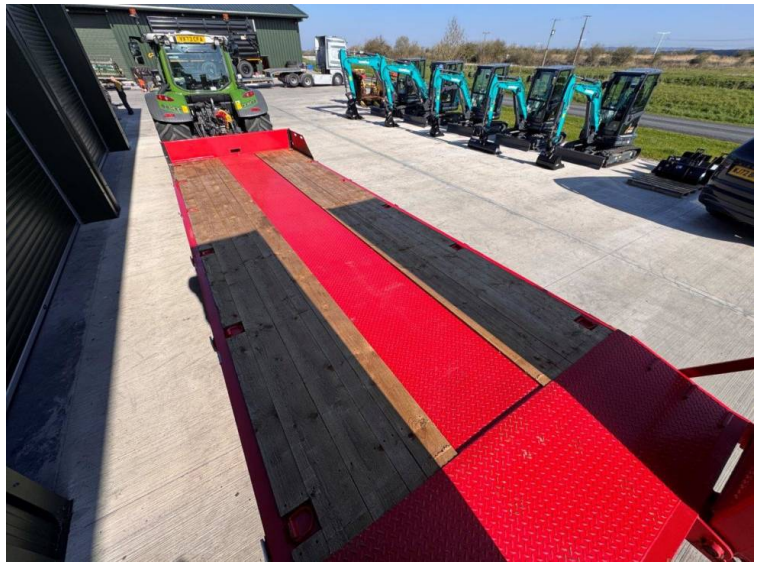

**Marca: Redrock**  
**Modelo: 33 Tonne Tri Axle Low Loader**

Precio: £24,500

Ref: M4342

**Marca / modelo:** Redrock 33 Tonne Tri Axle Low Loader

**Año:** 2024

**Color:** Red & Black

**Condición:** Excellent

**Otras especific.:**

- Very little use
- 23ft flat bed
- 2ft beaver tail
- Sprung drawbar
- Full commercial axles
- Air & hydraulic brakes c/w load sensing
- Hydraulic loading ramps
- Rear hitch & services
- Rear steering axle
- Outriggers
- Extra shackles
- Bucket rails
- Swivel hitch
- LED lighting
- Toolbox
- 445/45R19.5