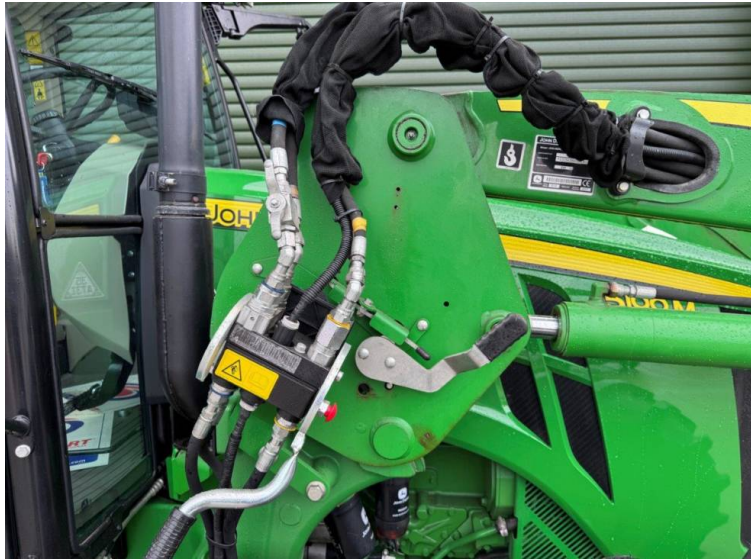

Übertragung: 32/16 Power Reverser Hi/Lo

Bereifung: 420/85x38 420/85x24

Bedingung: Immaculate

Zusätzliche Daten.:

- Complete with John Deere 543R loader
- 540/540E PTO
- 2 rear spools
- 2nd set of flotation wheels & tyres
- Camera & screen for pick up hitch
- Incredibly well looked after tractor
- Full service history & paperwork