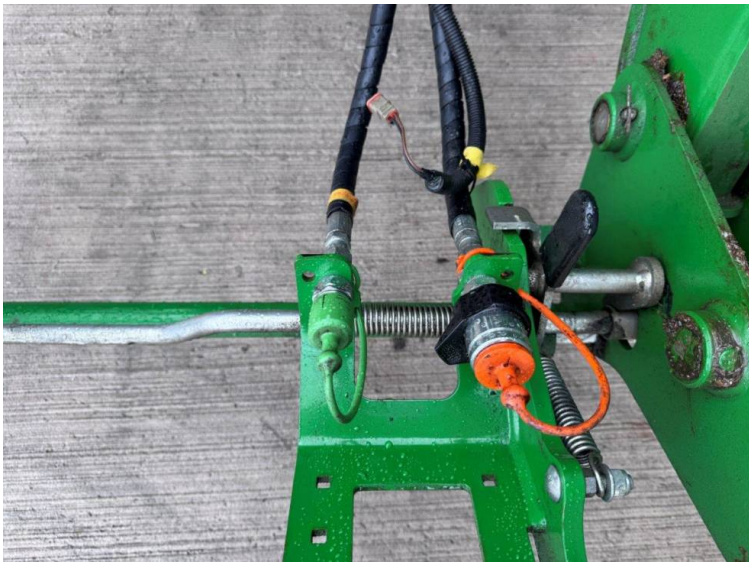

Übertragung: 32/16 Power Reverser Hi/Lo

Bereifung: 420/85x38 420/85x24

Bedingung: Immaculate

Zusätzliche Daten.:

- Complete with John Deere 543R loader
- 540/540E PTO
- 2 rear spools
- 2nd set of flotation wheels & tyres
- Camera & screen for pick up hitch
- Incredibly well looked after tractor
- Full service history & paperwork