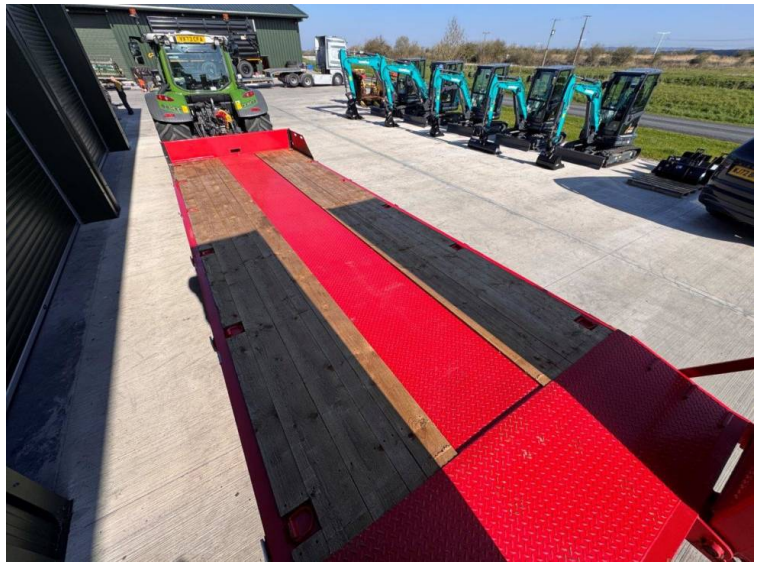

Marke: Redrock
Modell: 33 Tonne Tri Axle Low Loader

Preis: £24,500

Ref: M4342

Marke/Modell: Redrock 33 Tonne Tri Axle Low Loader

Jahr: 2024

Farbe: Red & Black

Bedingung: Excellent

Zusätzliche Daten.:

- Very little use
- 23ft flat bed
- 2ft beaver tail
- Sprung drawbar
- Full commercial axles
- Air & hydraulic brakes c/w load sensing
- Hydraulic loading ramps
- Rear hitch & services
- Rear steering axle
- Outriggers
- Extra shackles
- Bucket rails
- Swivel hitch
- LED lighting
- Toolbox
- 445/45R19.5