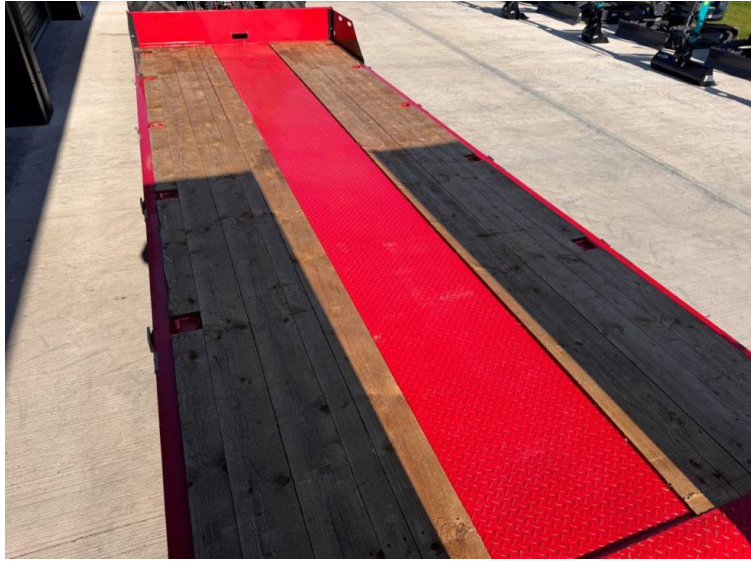

Marke: Redrock
Modell: 33 Tonne Tri Axle Low Loader

Preis: £24,500

Ref: M4342

Marke/Modell: Redrock 33 Tonne Tri Axle Low Loader

Jahr: 2024

Farbe: Red & Black

Bedingung: Excellent

Zusätzliche Daten.:

- Very little use
- 23ft flat bed
- 2ft beaver tail
- Sprung drawbar
- Full commercial axles
- Air & hydraulic brakes c/w load sensing
- Hydraulic loading ramps
- Rear hitch & services
- Rear steering axle
- Outriggers
- Extra shackles
- Bucket rails
- Swivel hitch
- LED lighting
- Toolbox
- 445/45R19.5